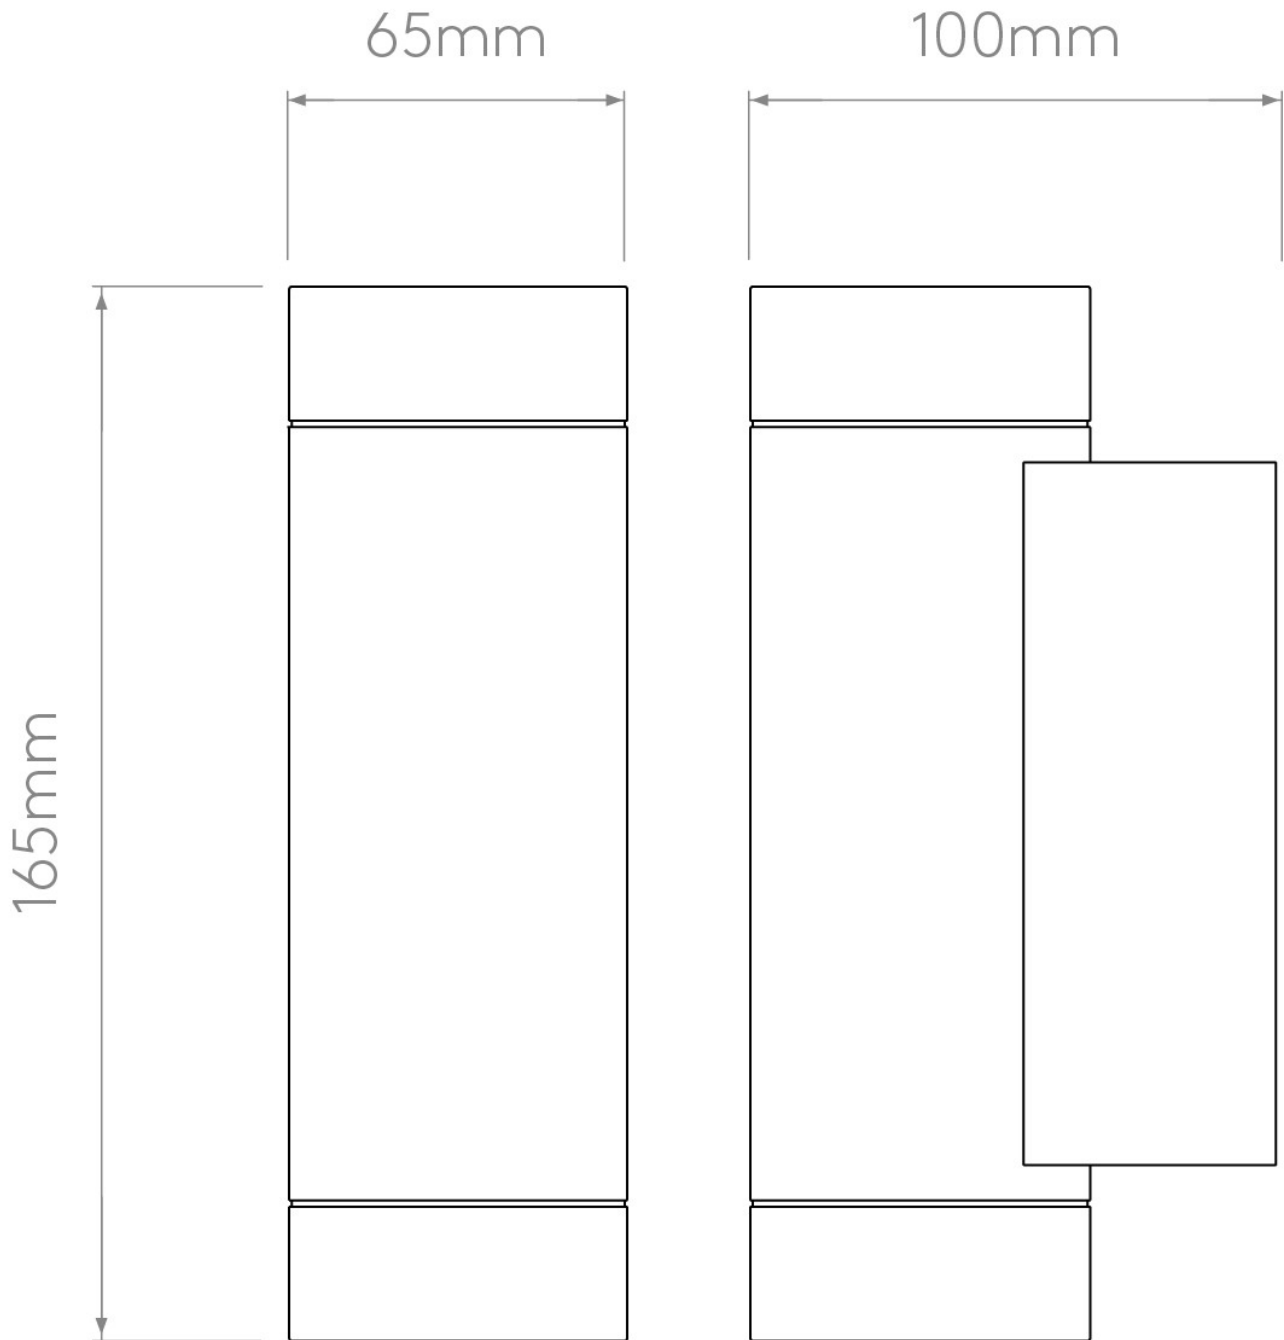

Astro Lighting - Dartmouth Twin GU10 1372013 (8540) - IP54 Textured Grey Wall Light

Please note that some dimensions may vary slightly due to manufacturing tolerances, this includes cable entry and fixing holes