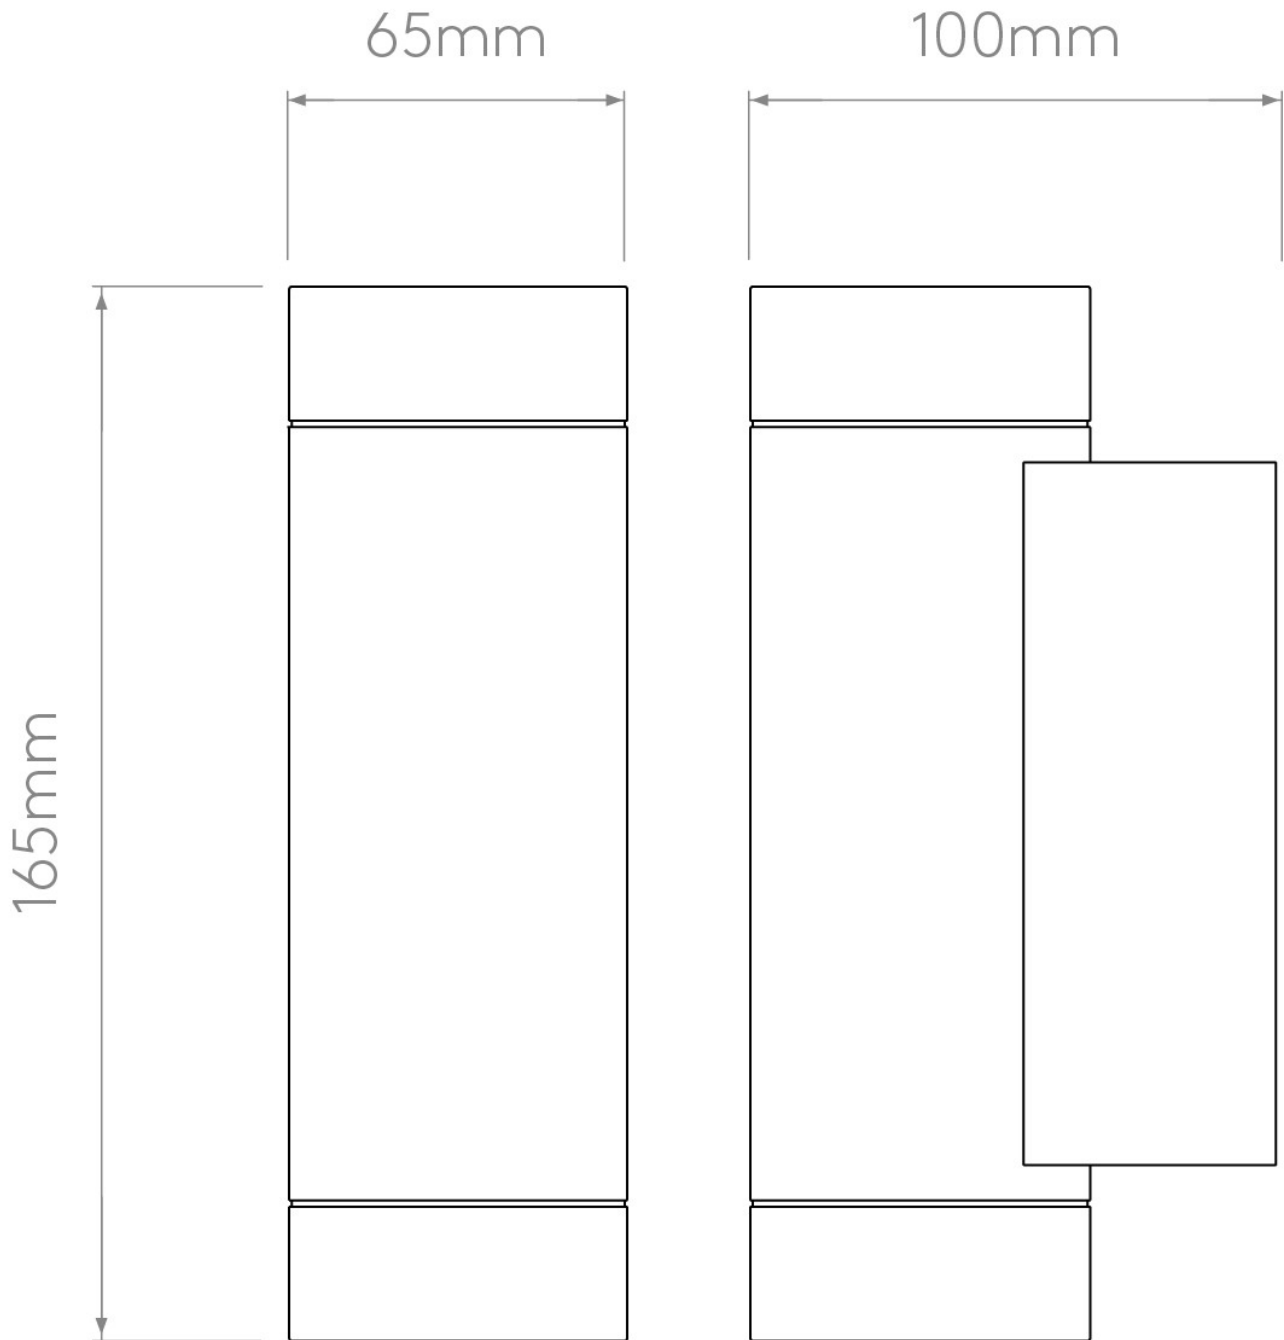

**Astro Lighting - Dartmouth Twin GU10 1372014 (8541) - IP54 Textured Black Wall Light**

Please note that some dimensions may vary slightly due to manufacturing tolerances, this includes cable entry and fixing holes