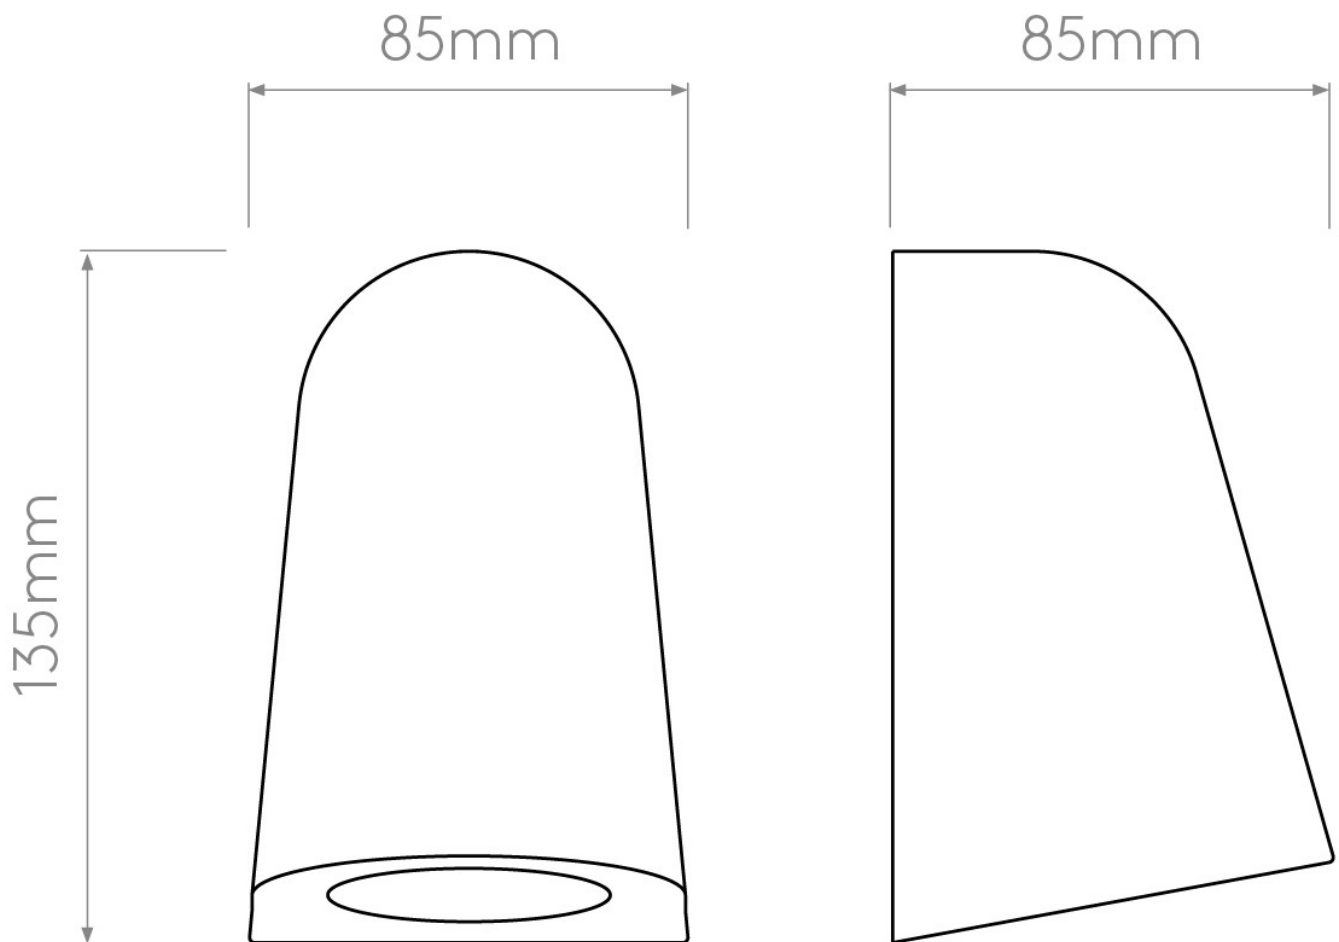

**Astro Lighting - Mast Light 1317011 (8565) - IP65 Textured Black Wall Light**

Please note that some dimensions may vary slightly due to manufacturing tolerances, this includes cable entry and fixing holes