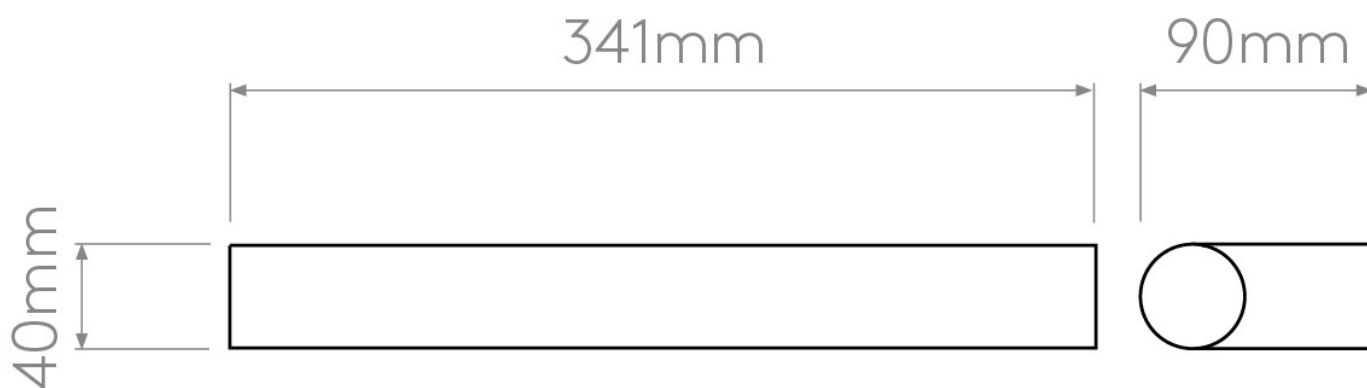

Astro Lighting - Dio 1305006 (8571) - IP44 Polished Chrome Wall Light

Please note that some dimensions may vary slightly due to manufacturing tolerances, this includes cable entry and fixing holes

CONTACT