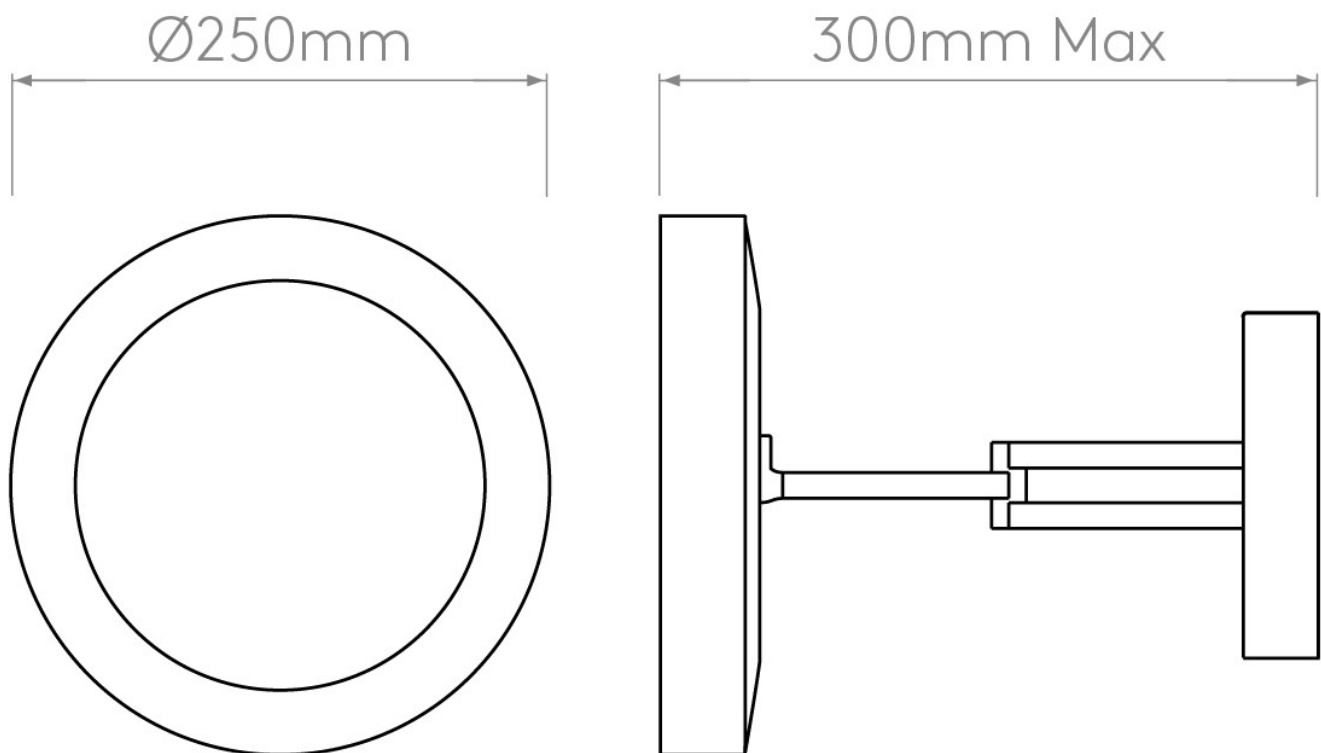

Astro Lighting - Catena LED 1137003 (8592) - IP44 Polished Chrome Magnifying Mirror

Please note that some dimensions may vary slightly due to manufacturing tolerances, this includes cable entry and fixing holes