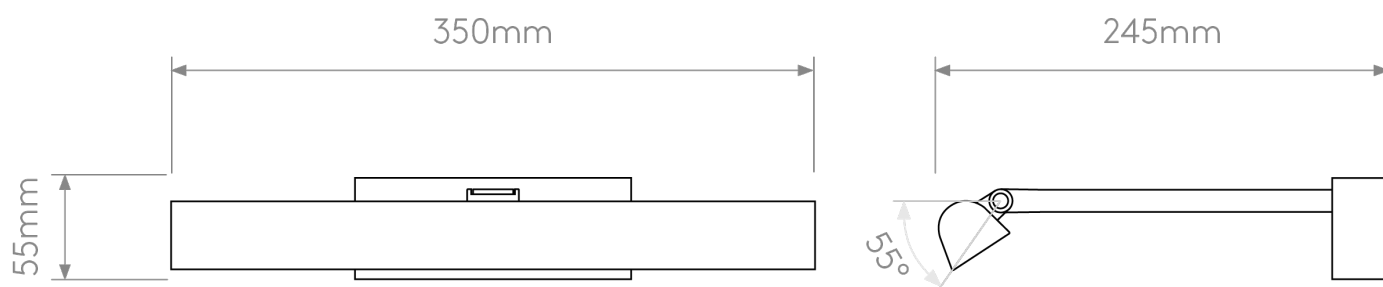

Astro Lighting - Renoir 350 1371009 - Matt Nickel Picture Light

CONTACT