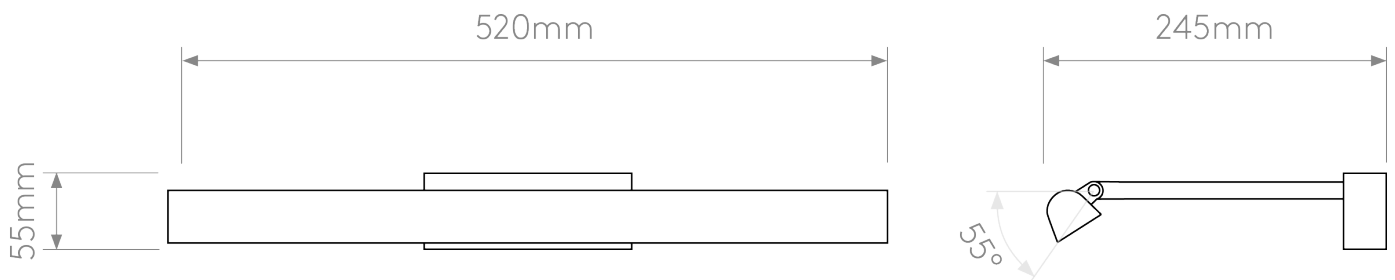

Astro Lighting - Renoir 520 1371012 - Matt Nickel Picture Light

CONTACT