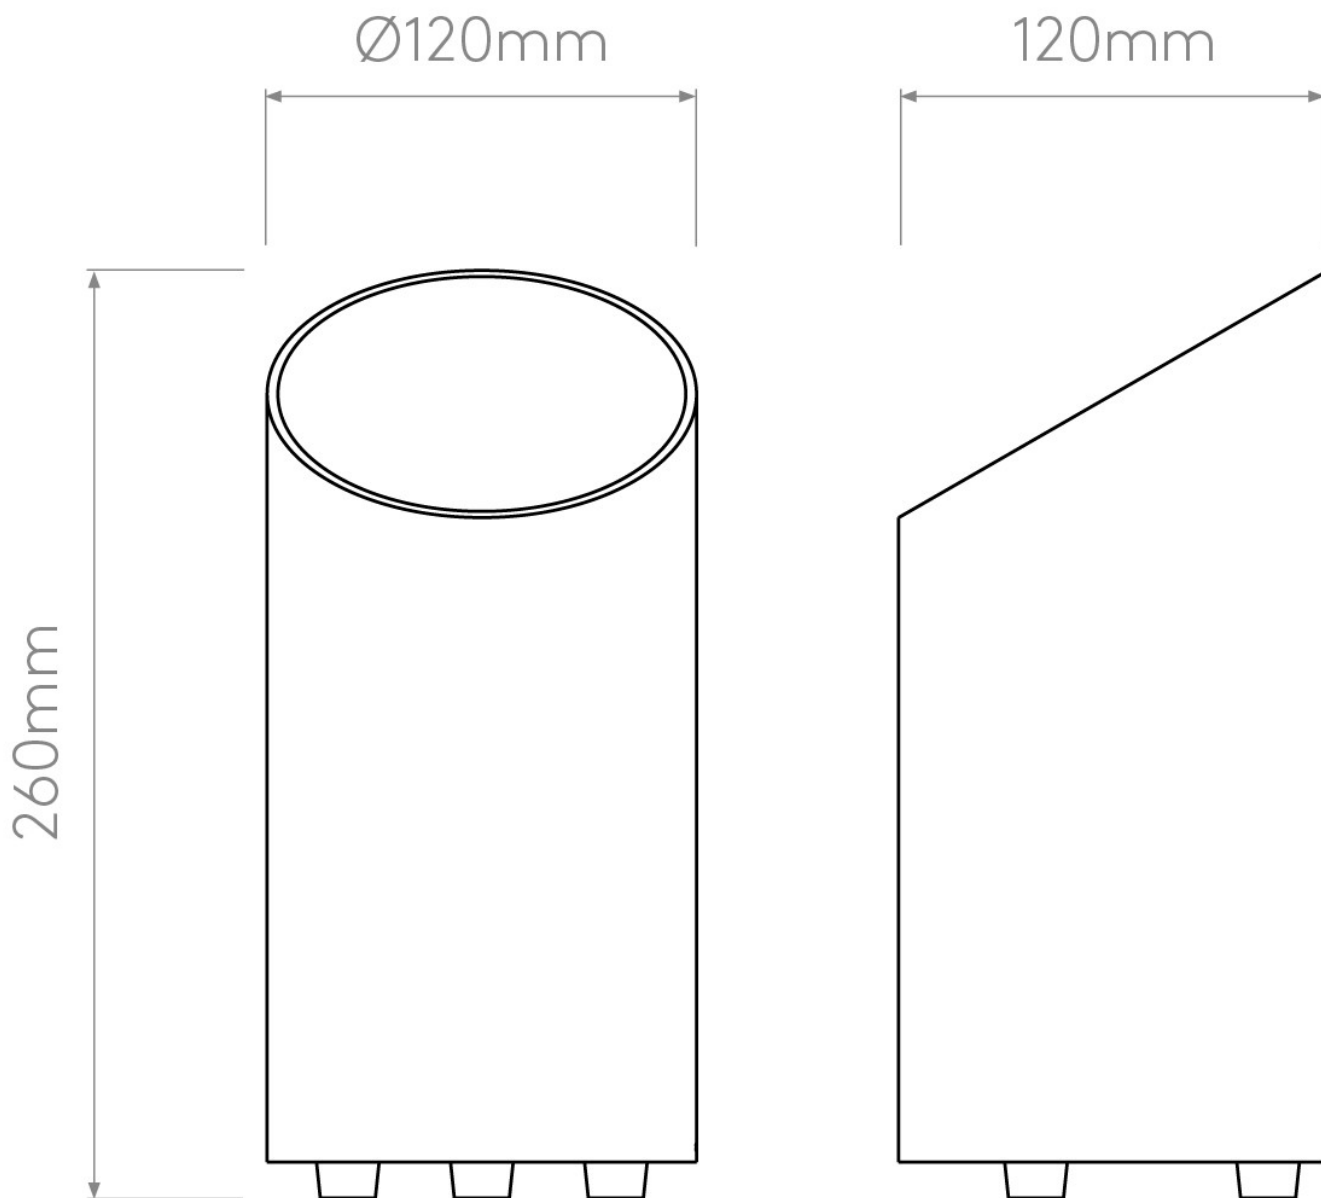

Astro Lighting - Cut 1412001 - Matt White Floor Light

Please note that some dimensions may vary slightly due to manufacturing tolerances, this includes cable entry and fixing holes

CONTACT