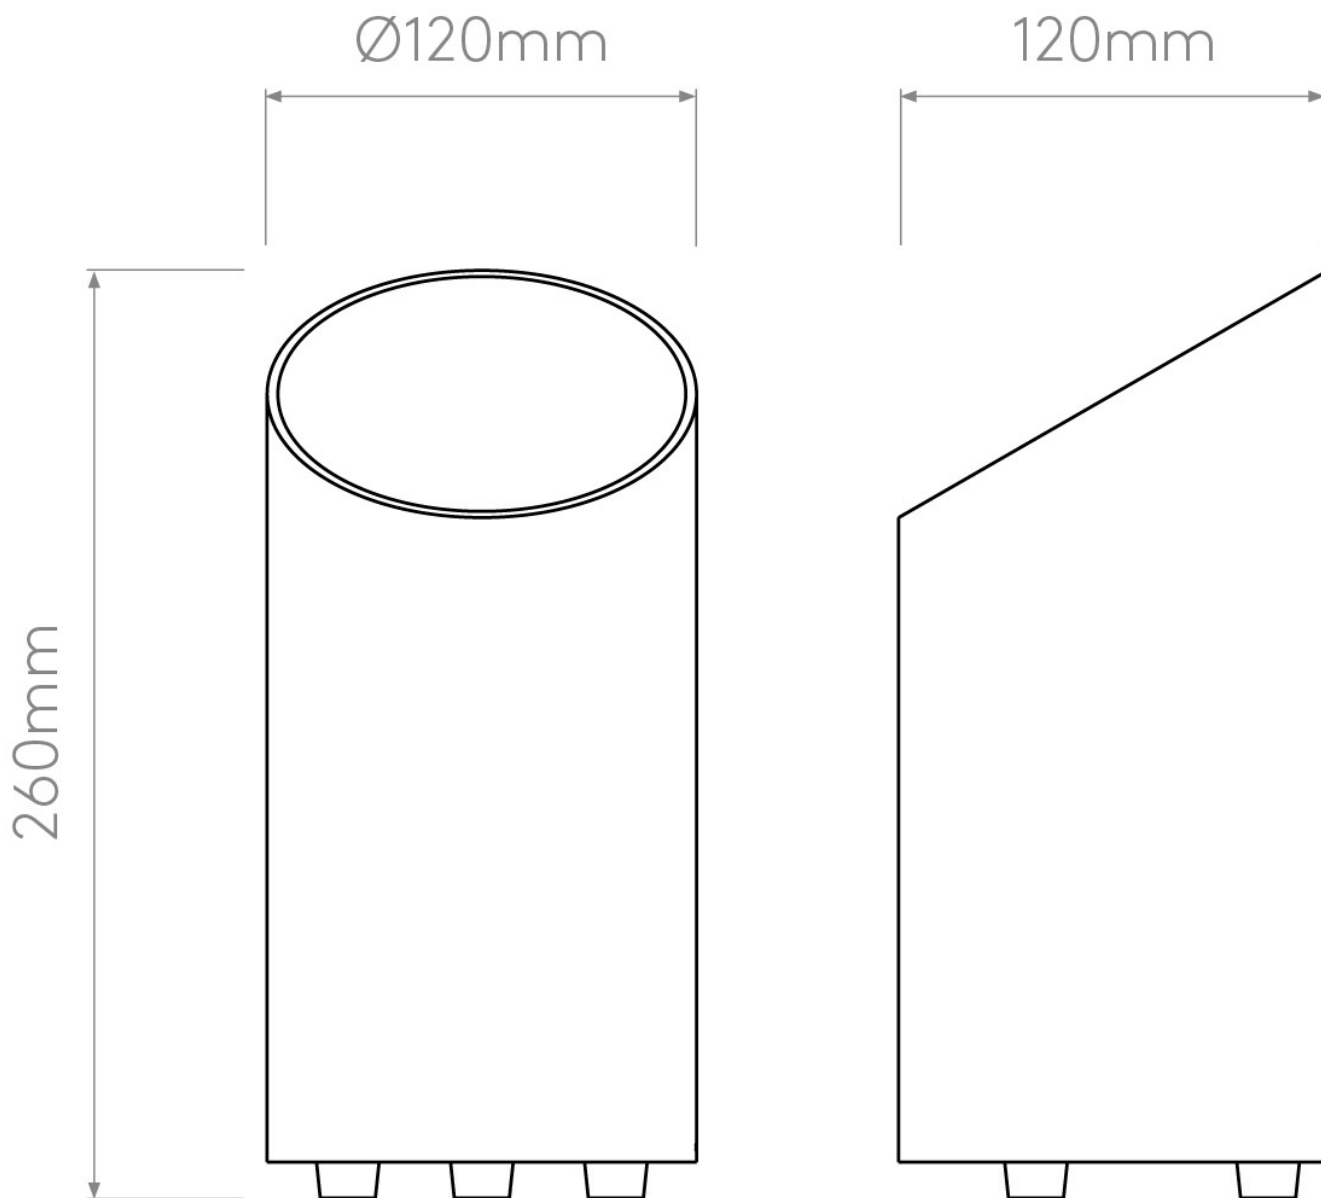

Astro Lighting - Cut 1412002 - Matt Nickel Floor Light

Please note that some dimensions may vary slightly due to manufacturing tolerances, this includes cable entry and fixing holes

CONTACT