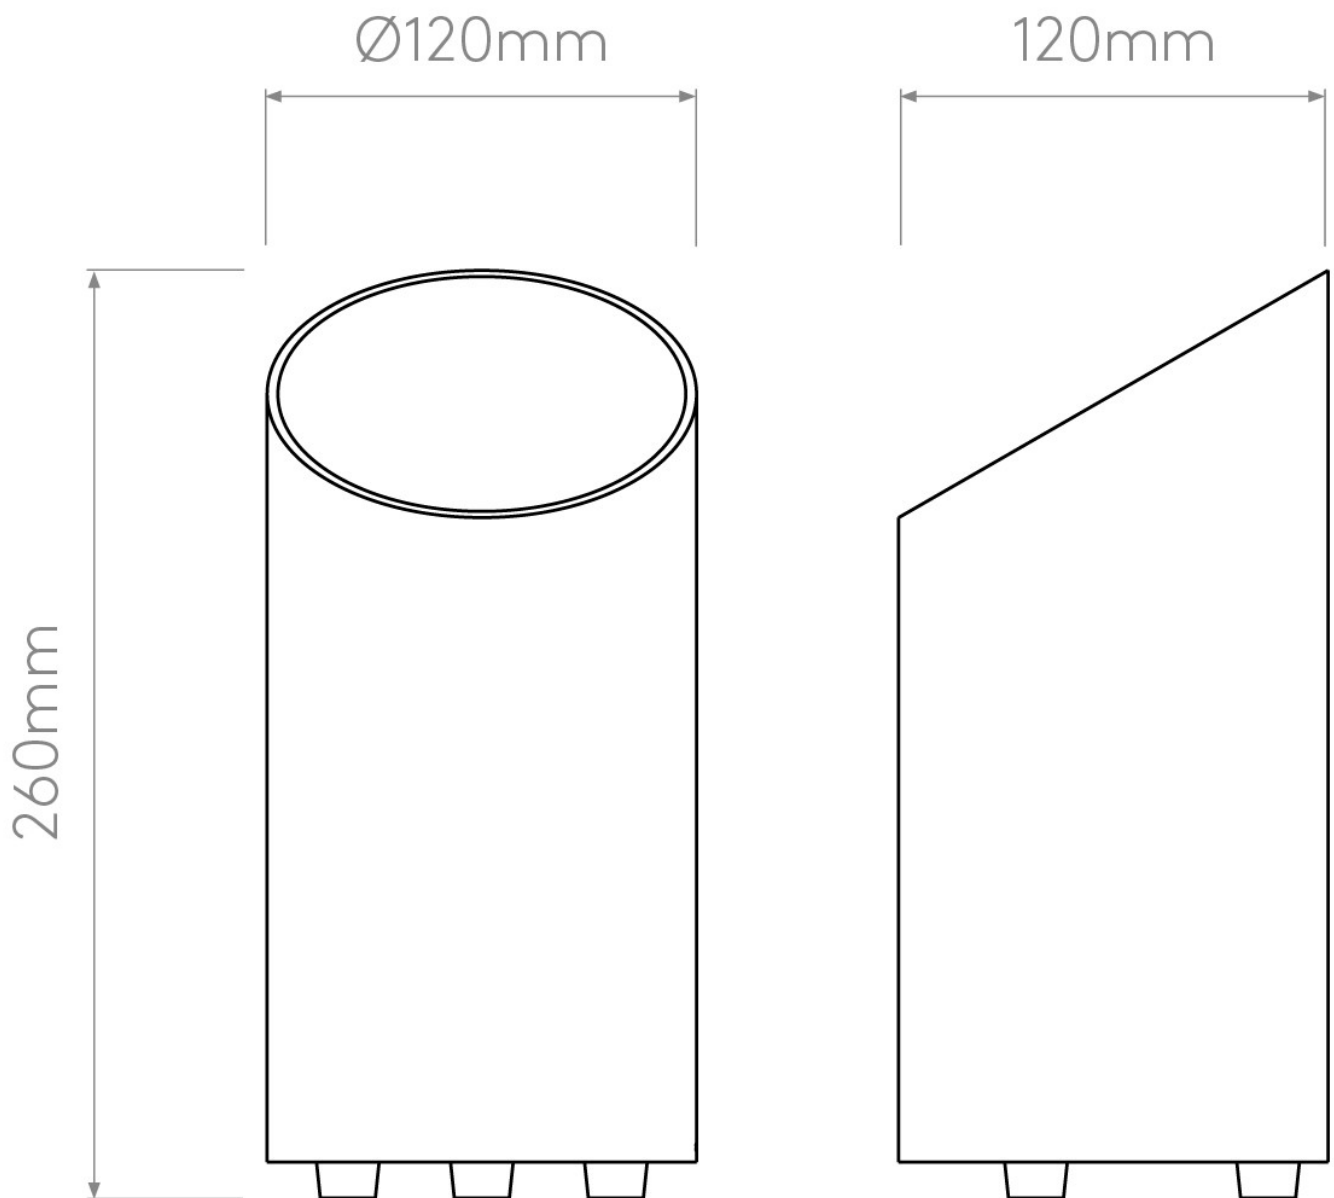

Astro Lighting - Cut 1412003 - Matt Bronze Floor Light

Please note that some dimensions may vary slightly due to manufacturing tolerances, this includes cable entry and fixing holes

CONTACT