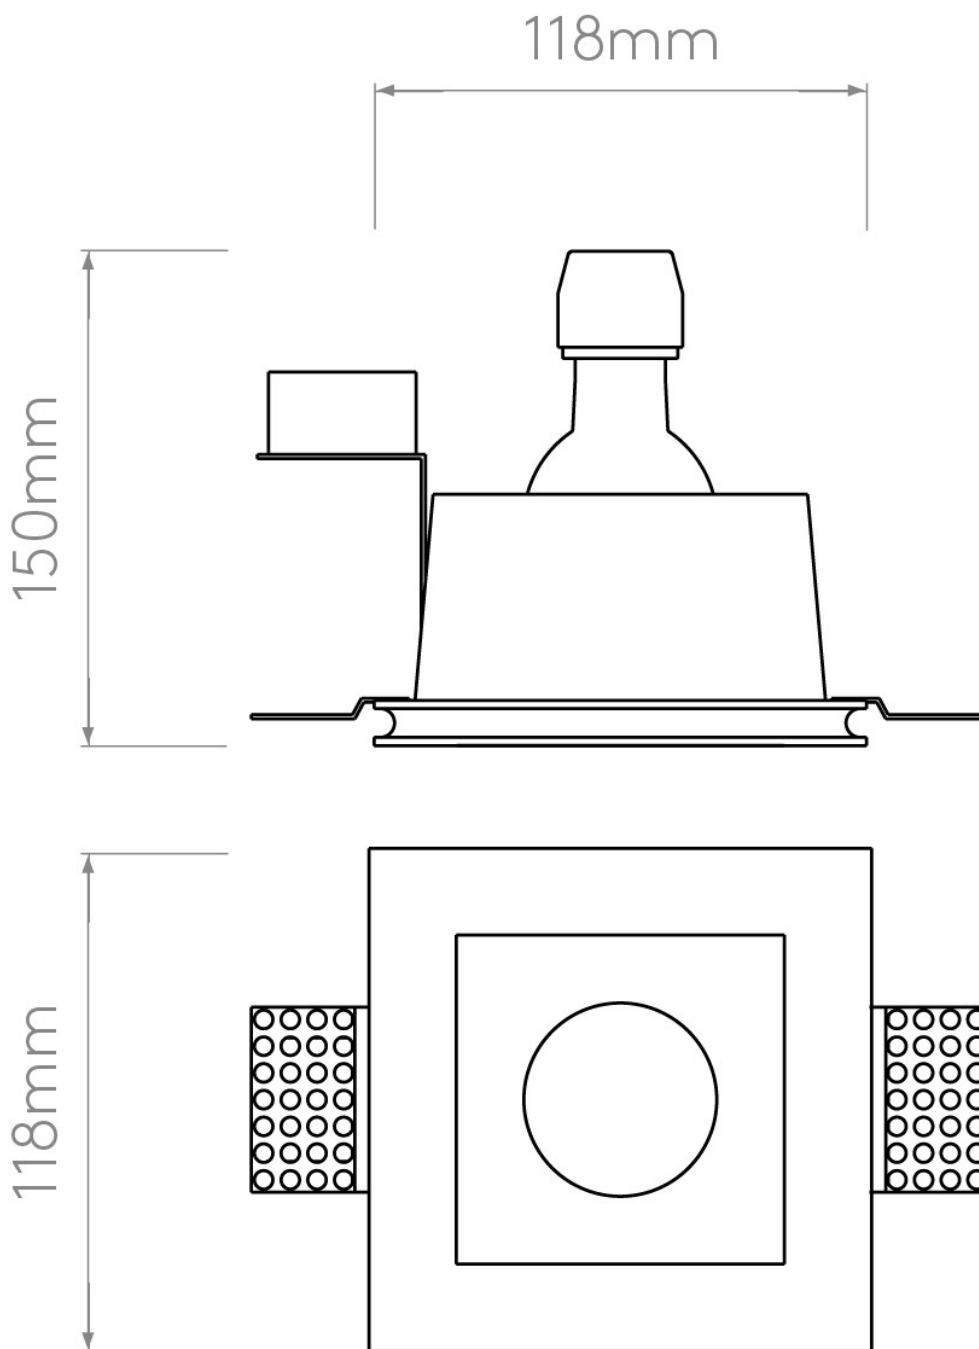

Astro Lighting - Blanco Square Fixed 1253002 (5655) - Plaster Downlight/Recessed Spot Light

Please note that some dimensions may vary slightly due to manufacturing tolerances, this includes cable entry and fixing holes