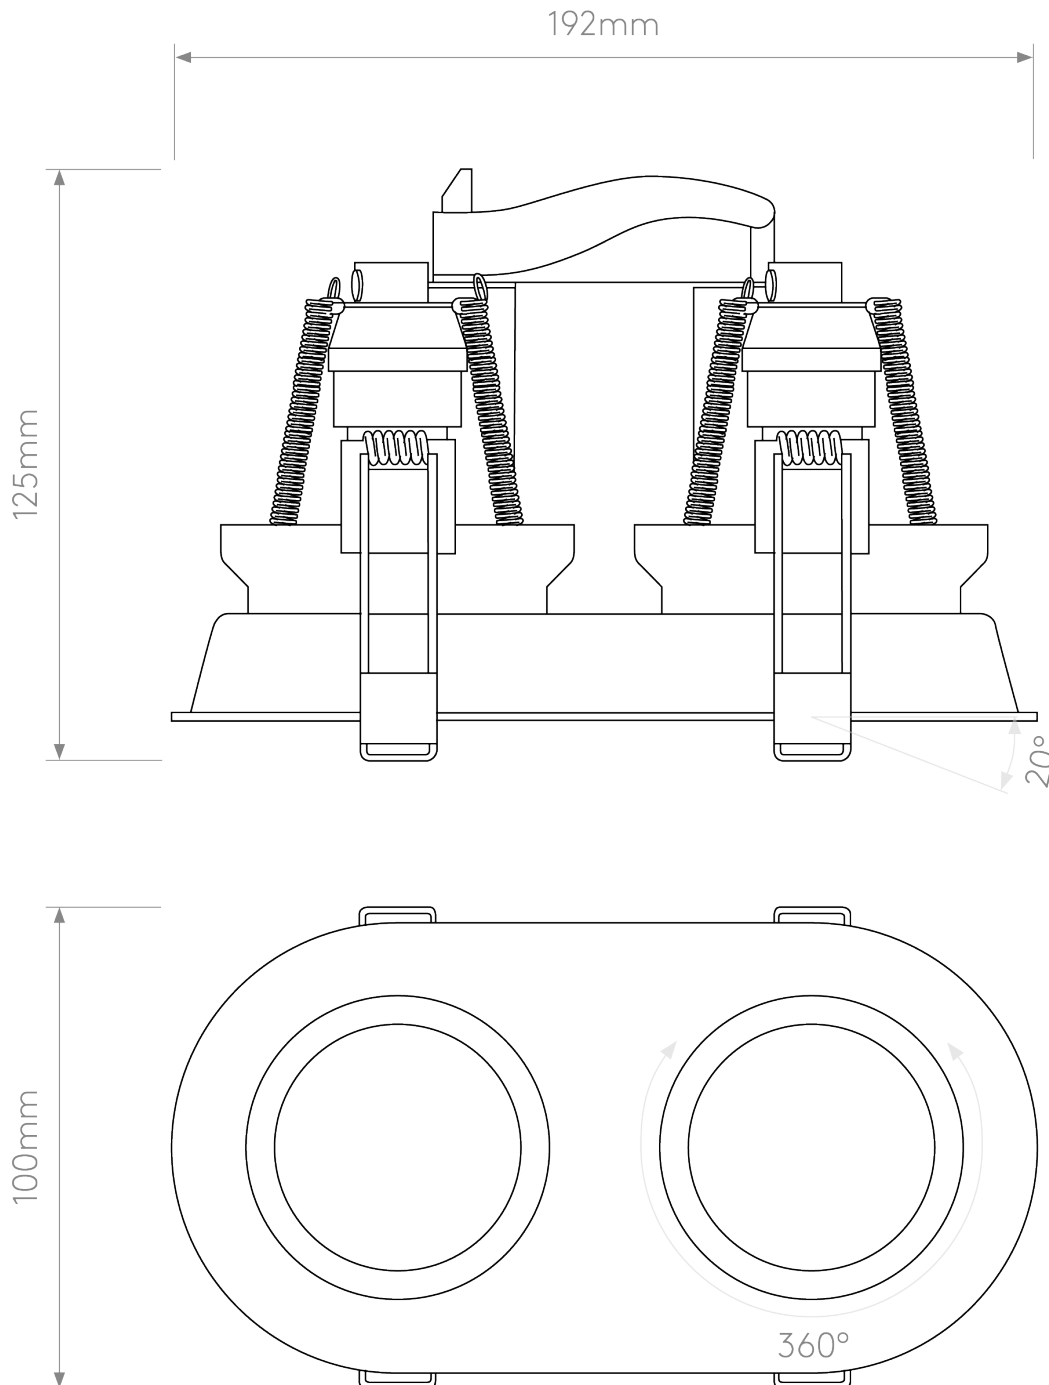

Astro Lighting - Minima Round Twin Adjustable 1249028 - Matt White Downlight/Recessed Spot Light

CONTACT