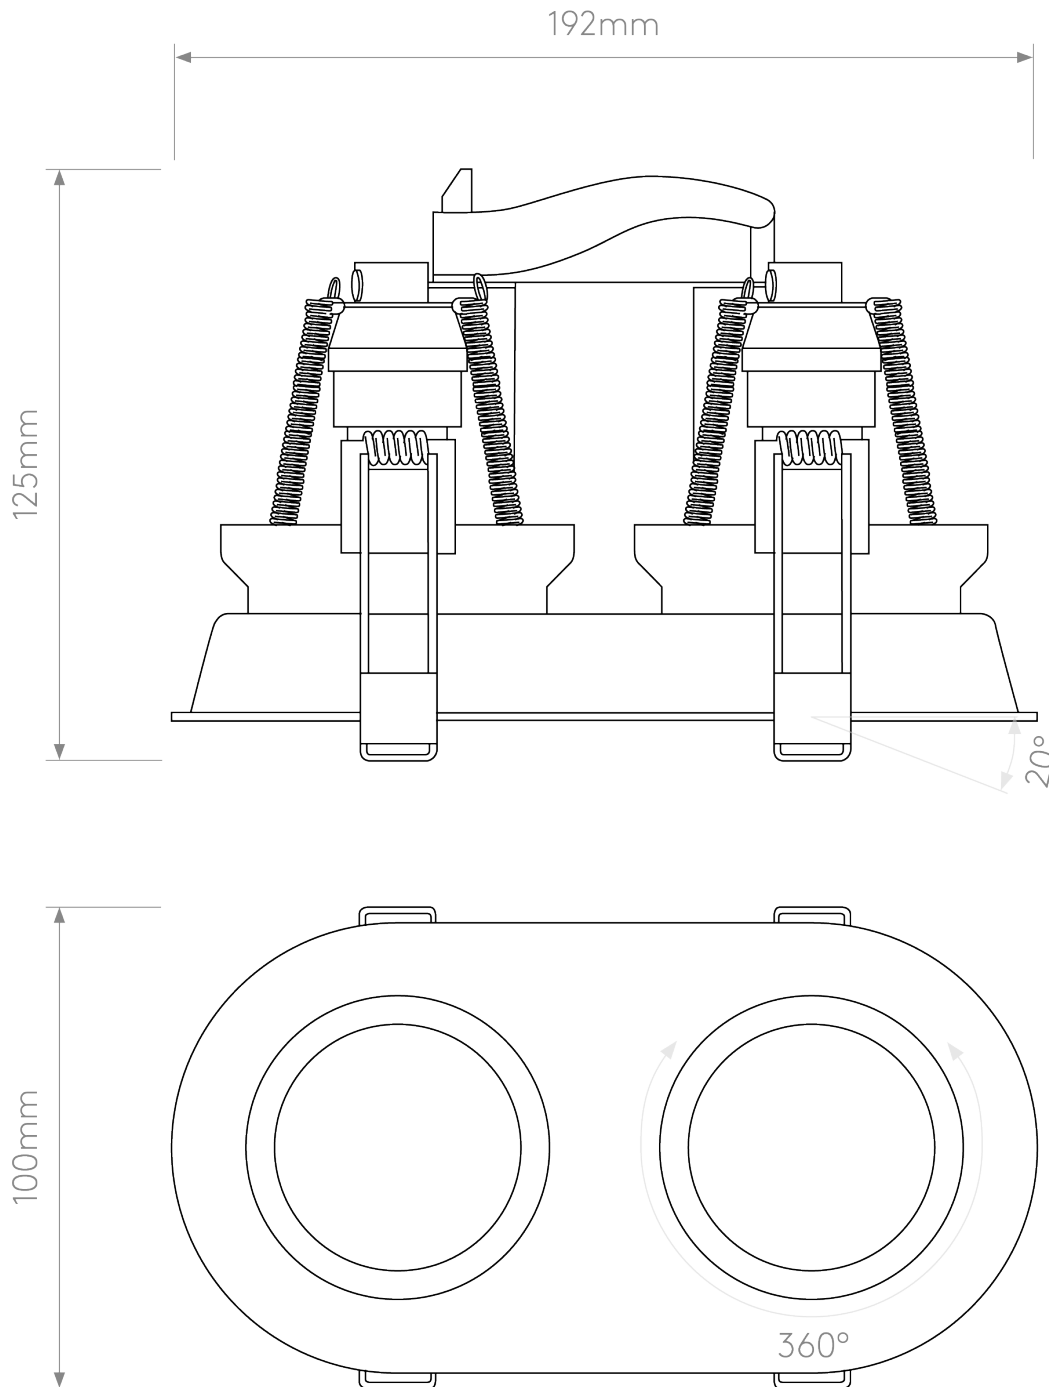

Astro Lighting - Minima Round Twin Adjustable 1249029 - Matt Black Downlight/Recessed Spot Light

CONTACT