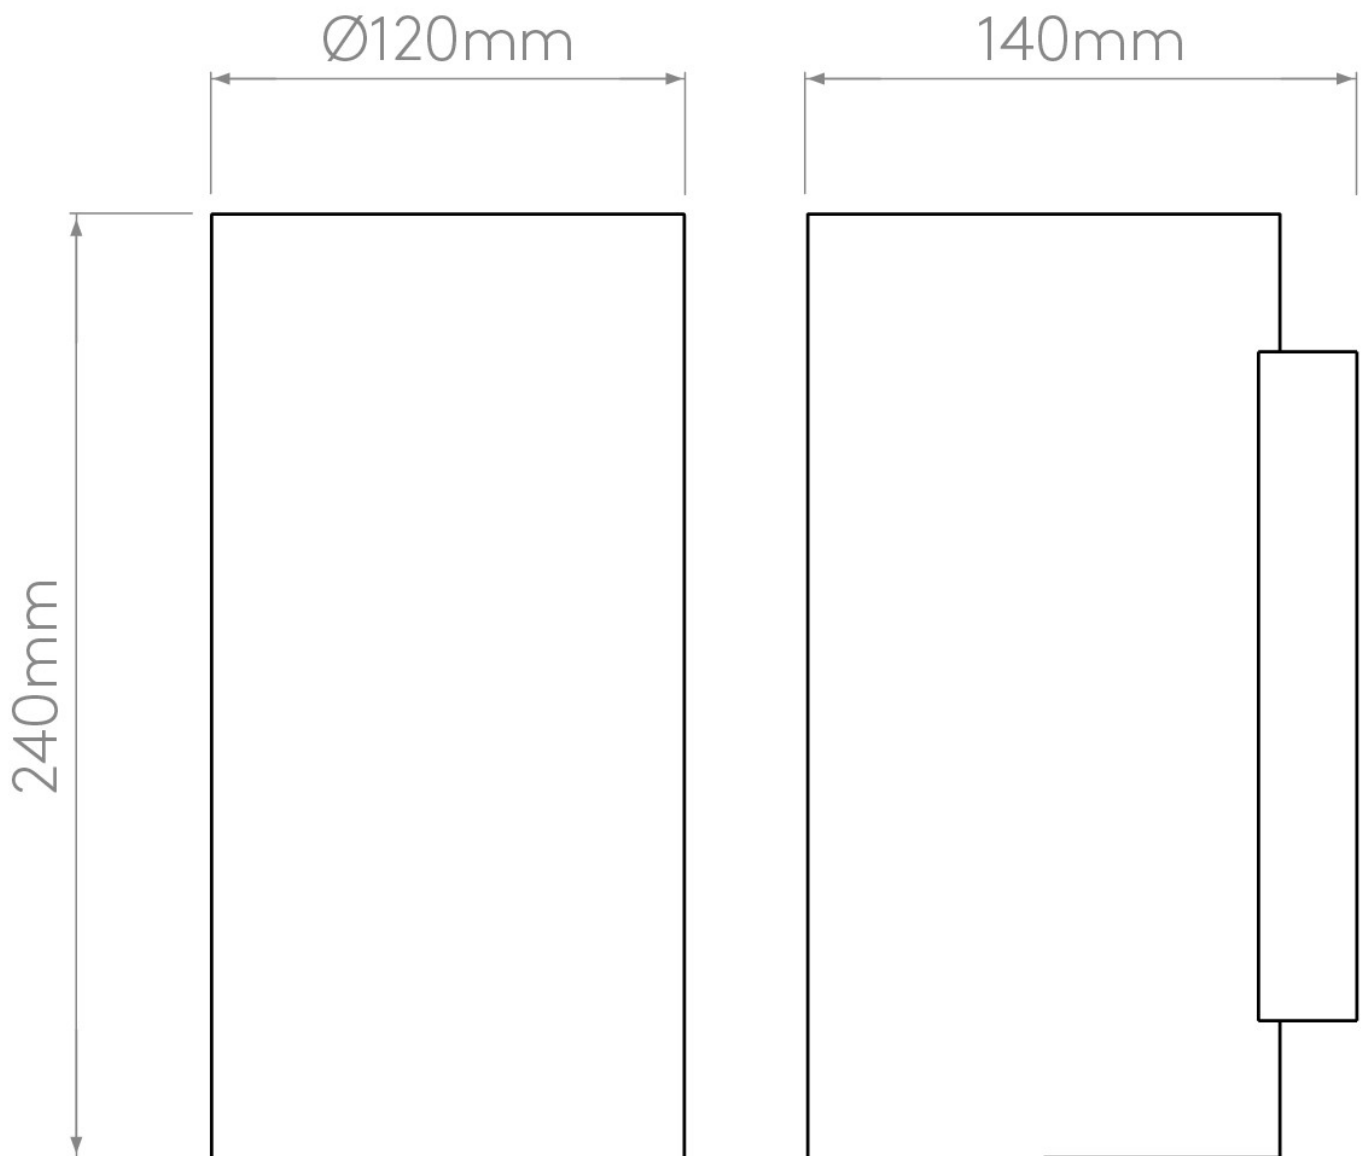

Astro Lighting - Bologna 240 1287002 (7002) - Plaster Wall Light

Please note that some dimensions may vary slightly due to manufacturing tolerances, this includes cable entry and fixing holes

CONTACT