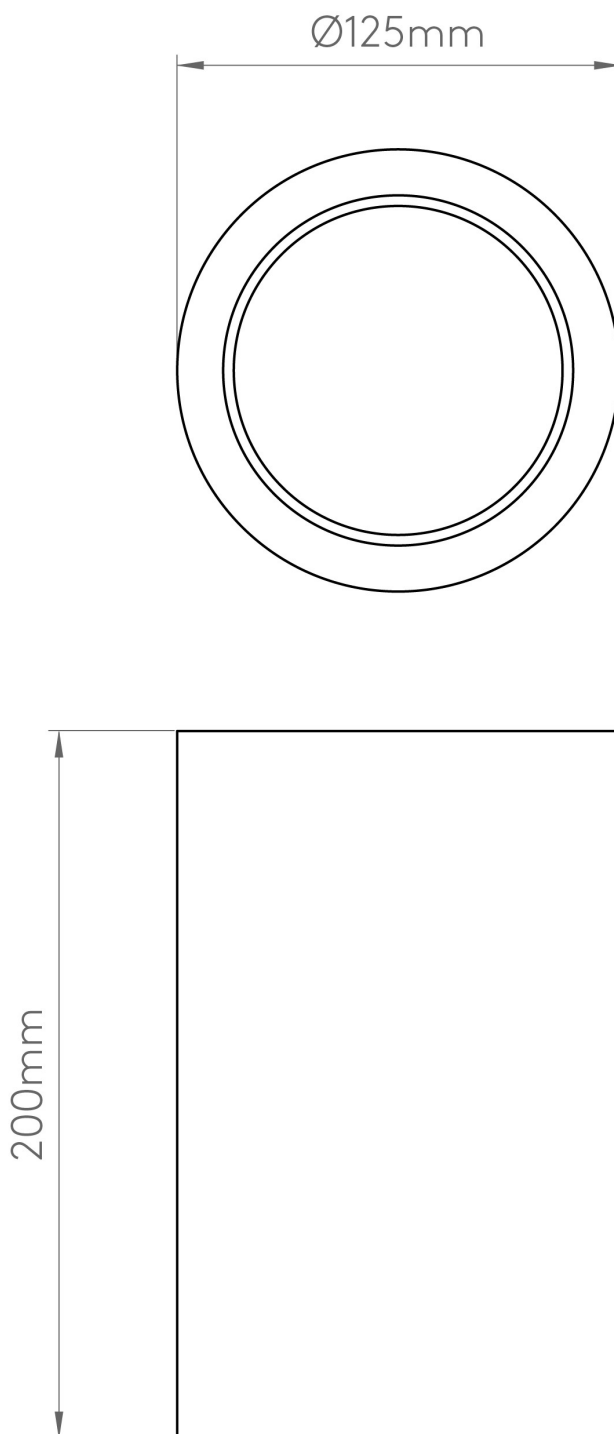

Astro Lighting - Osca Round 200 1252011 (7011) - Plaster Surface Mounted Downlight

CONTACT