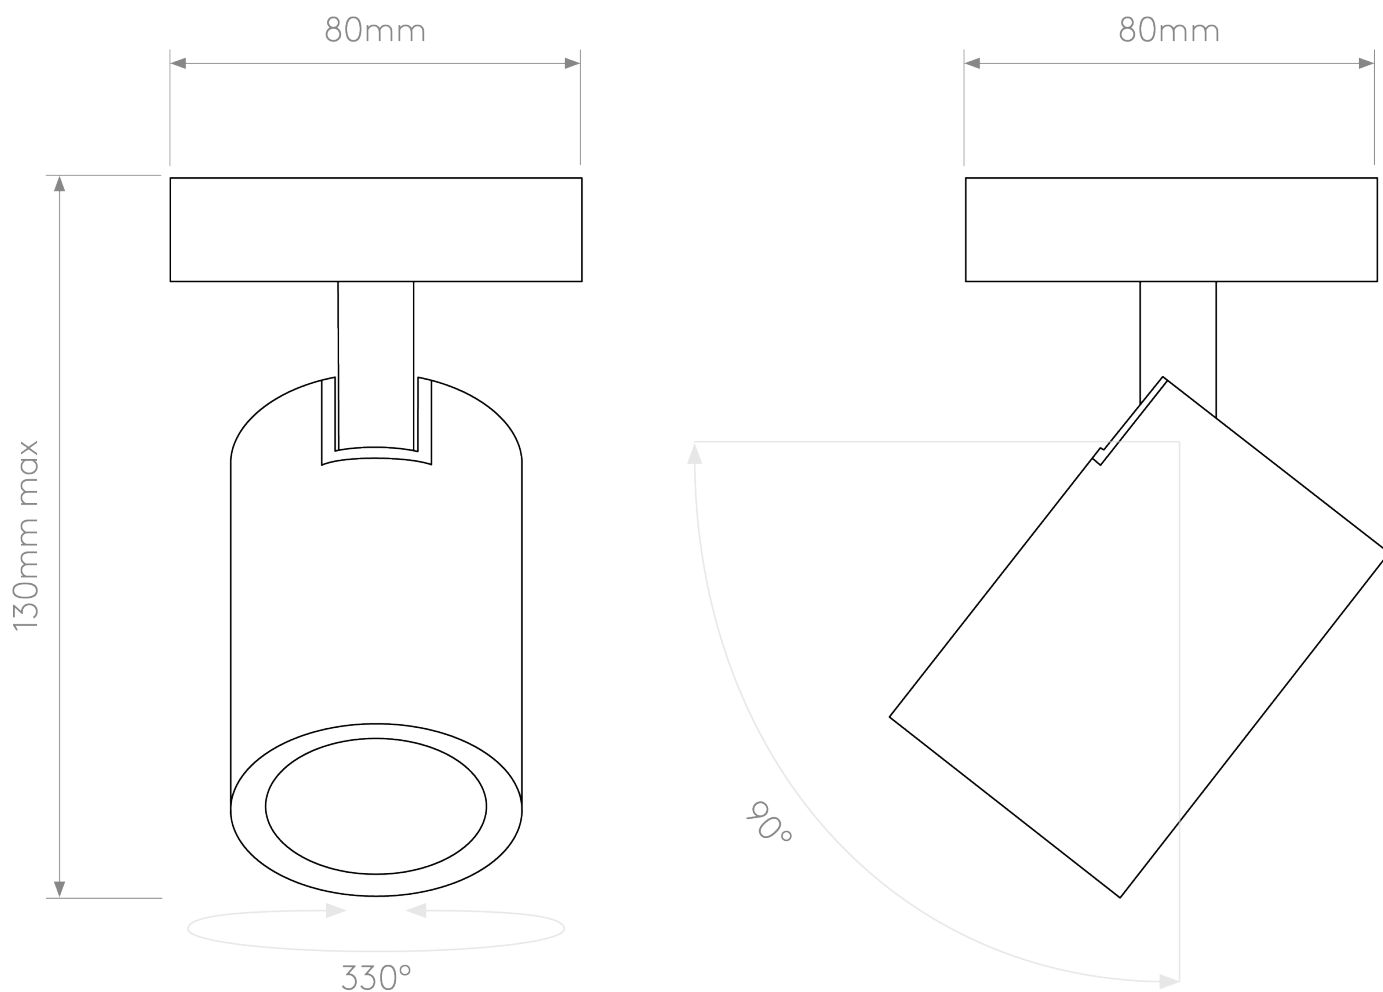

Astro Lighting - Ascoli Single 1286078 - Matt Black Spotlight

CONTACT