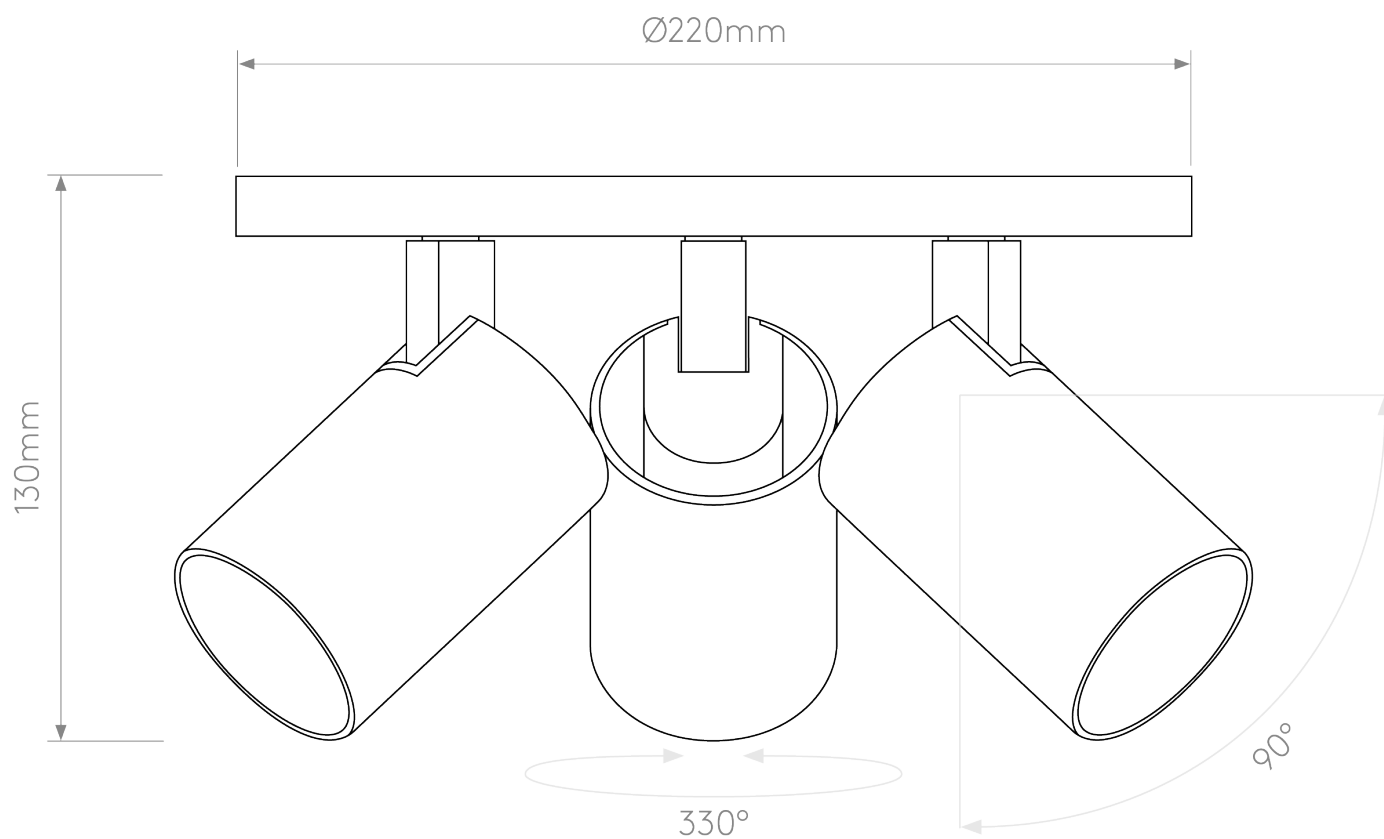

Astro Lighting - Ascoli Triple Round 1286082 - Matt Black Spotlight

CONTACT