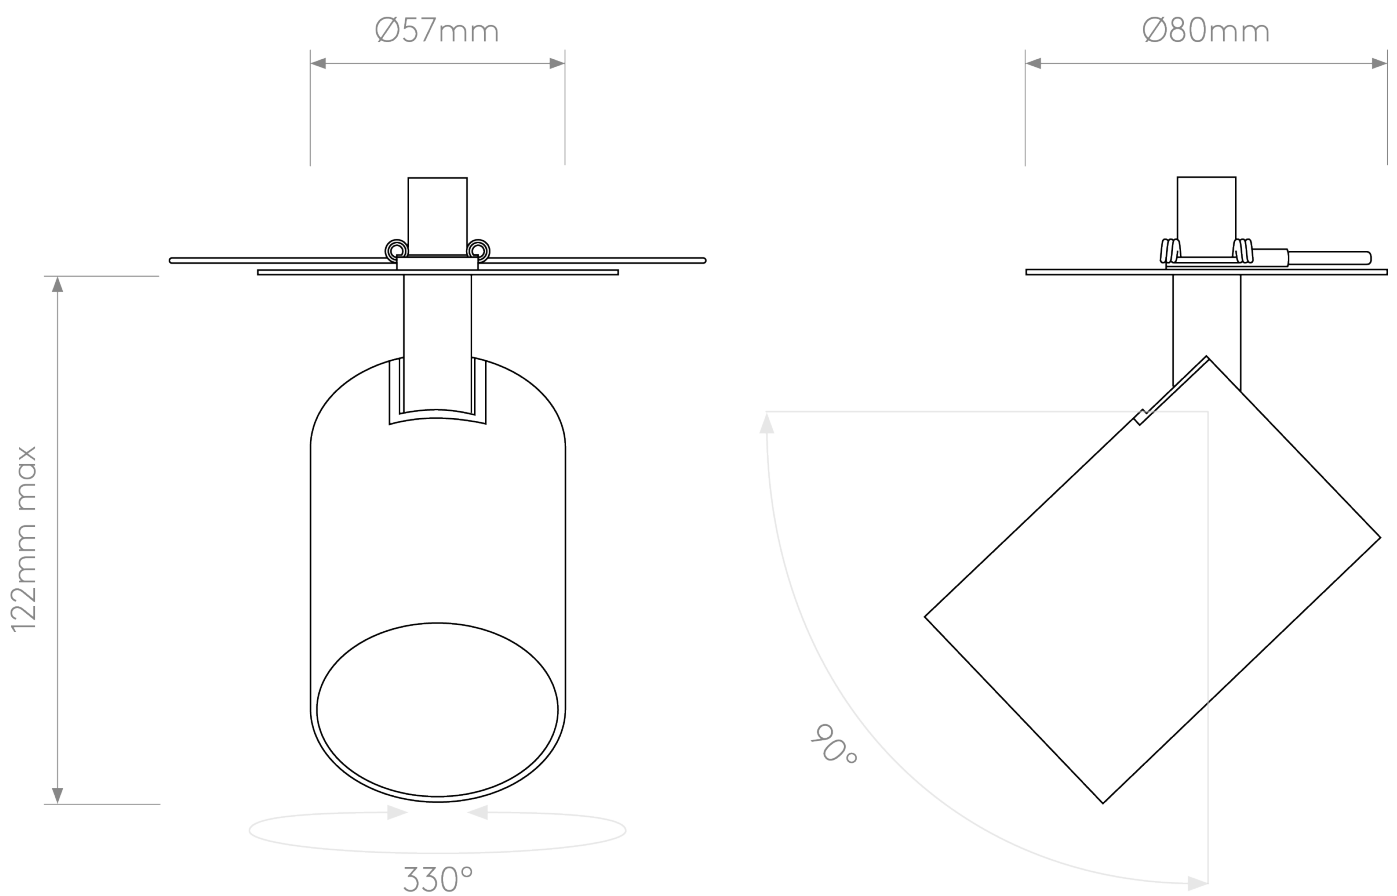

Astro Lighting - Ascoli Recessed 1286080 - Matt Black Spotlight

**CONTACT**