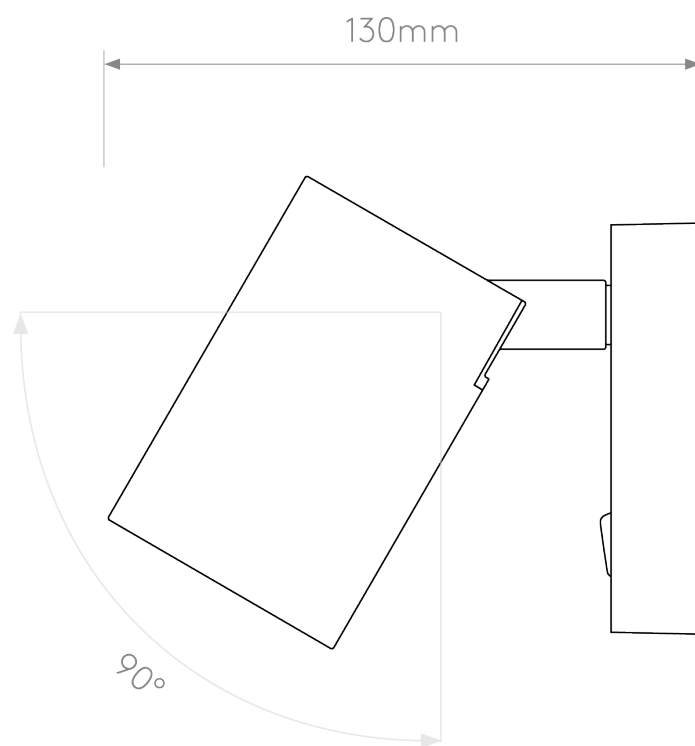

Astro Lighting - Ascoli Single Switched 1286079 - Matt Black Reading Light

**CONTACT**