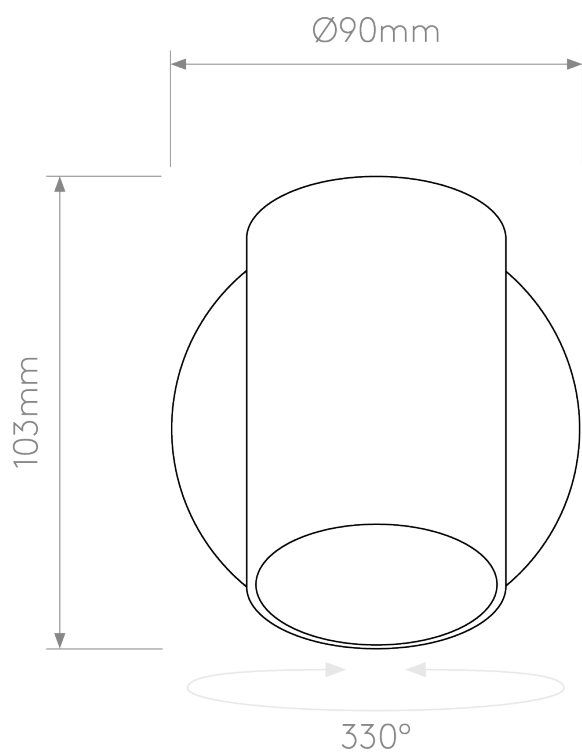

Astro Lighting - Ascoli Single Switched 1286079 - Matt Black Reading Light

**CONTACT**