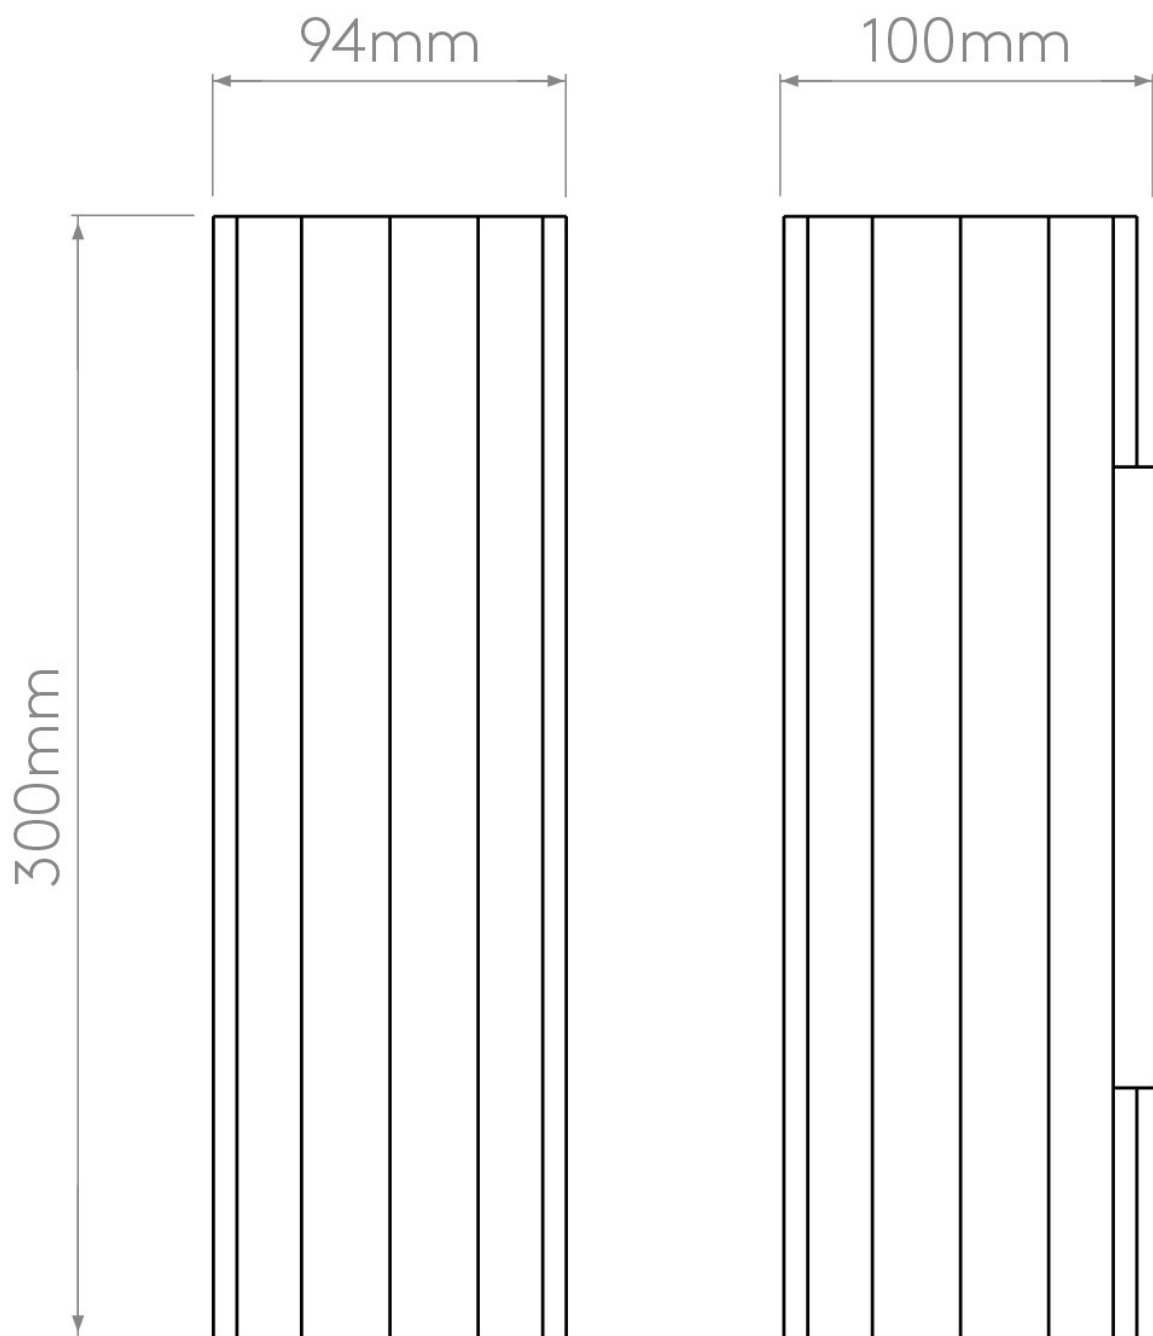

Astro Lighting - Shadow 300 1414002- Plaster Wall Light

Please note that some dimensions may vary slightly due to manufacturing tolerances, this includes cable entry and fixing holes

CONTACT