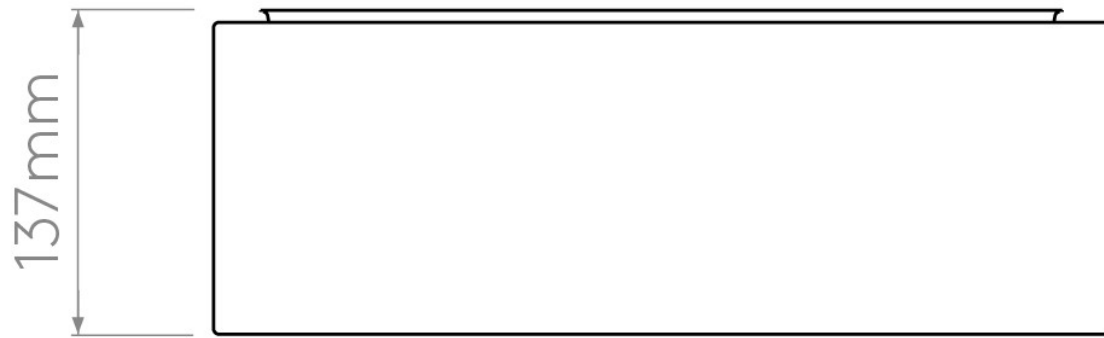

Astro Lighting - Cambria 380 1421001 - Flush Ceiling Light with White Fabric Shade Included

Please note that some dimensions may vary slightly due to manufacturing tolerances, this includes cable entry and fixing holes