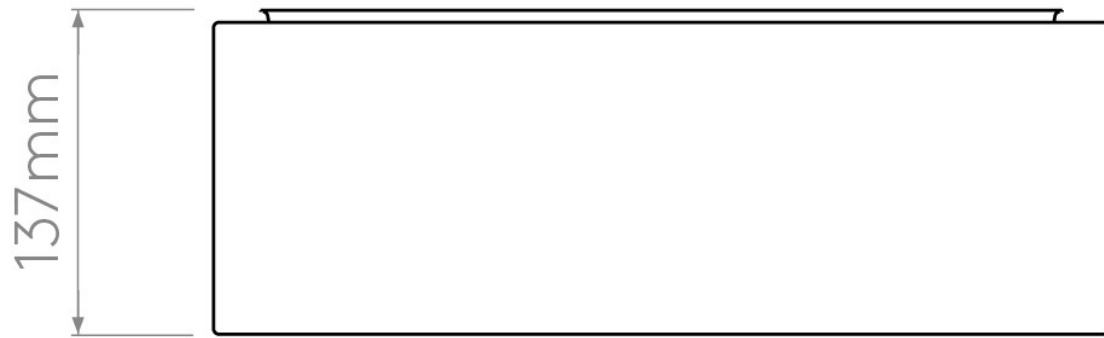

---

**Astro Lighting - Cambria 380 1421002 - Flush Ceiling Light with Putty Fabric Shade Included**

---

Please note that some dimensions may vary slightly due to manufacturing tolerances, this includes cable entry and fixing holes