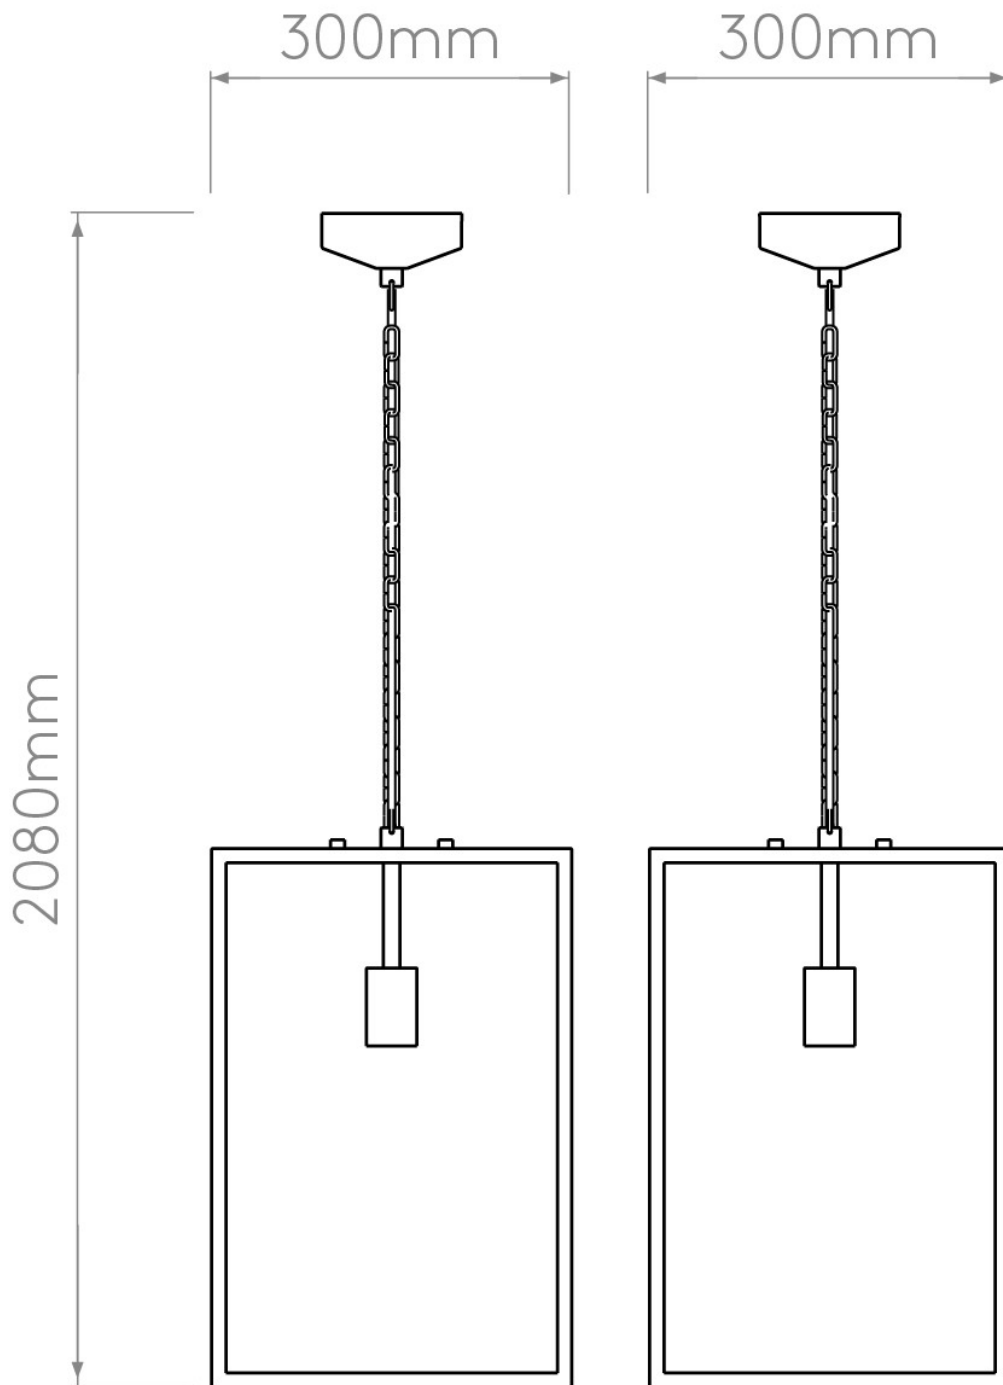

Astro Lighting - Homefield Pendant 450 1095033 - Textured Black Pendant

Please note that some dimensions may vary slightly due to manufacturing tolerances, this includes cable entry and fixing holes

CONTACT