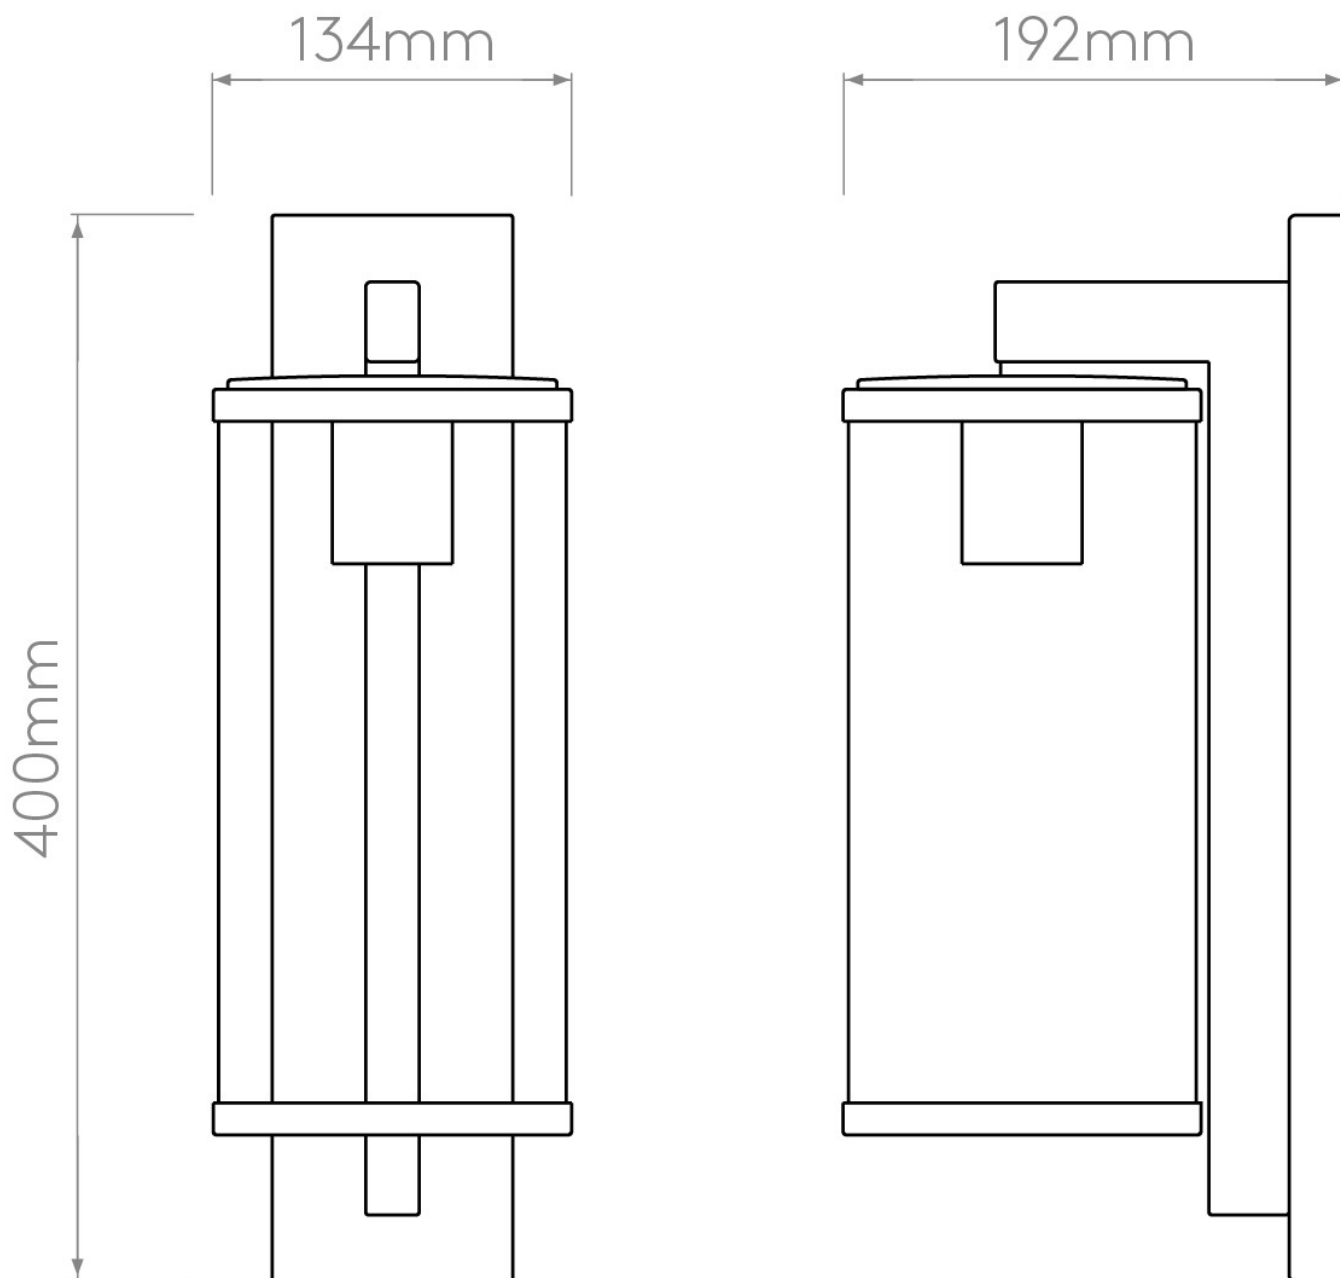

Astro Lighting - Pimlico 400 1413002 - IP23 Bronze Wall Light

Please note that some dimensions may vary slightly due to manufacturing tolerances, this includes cable entry and fixing holes

CONTACT