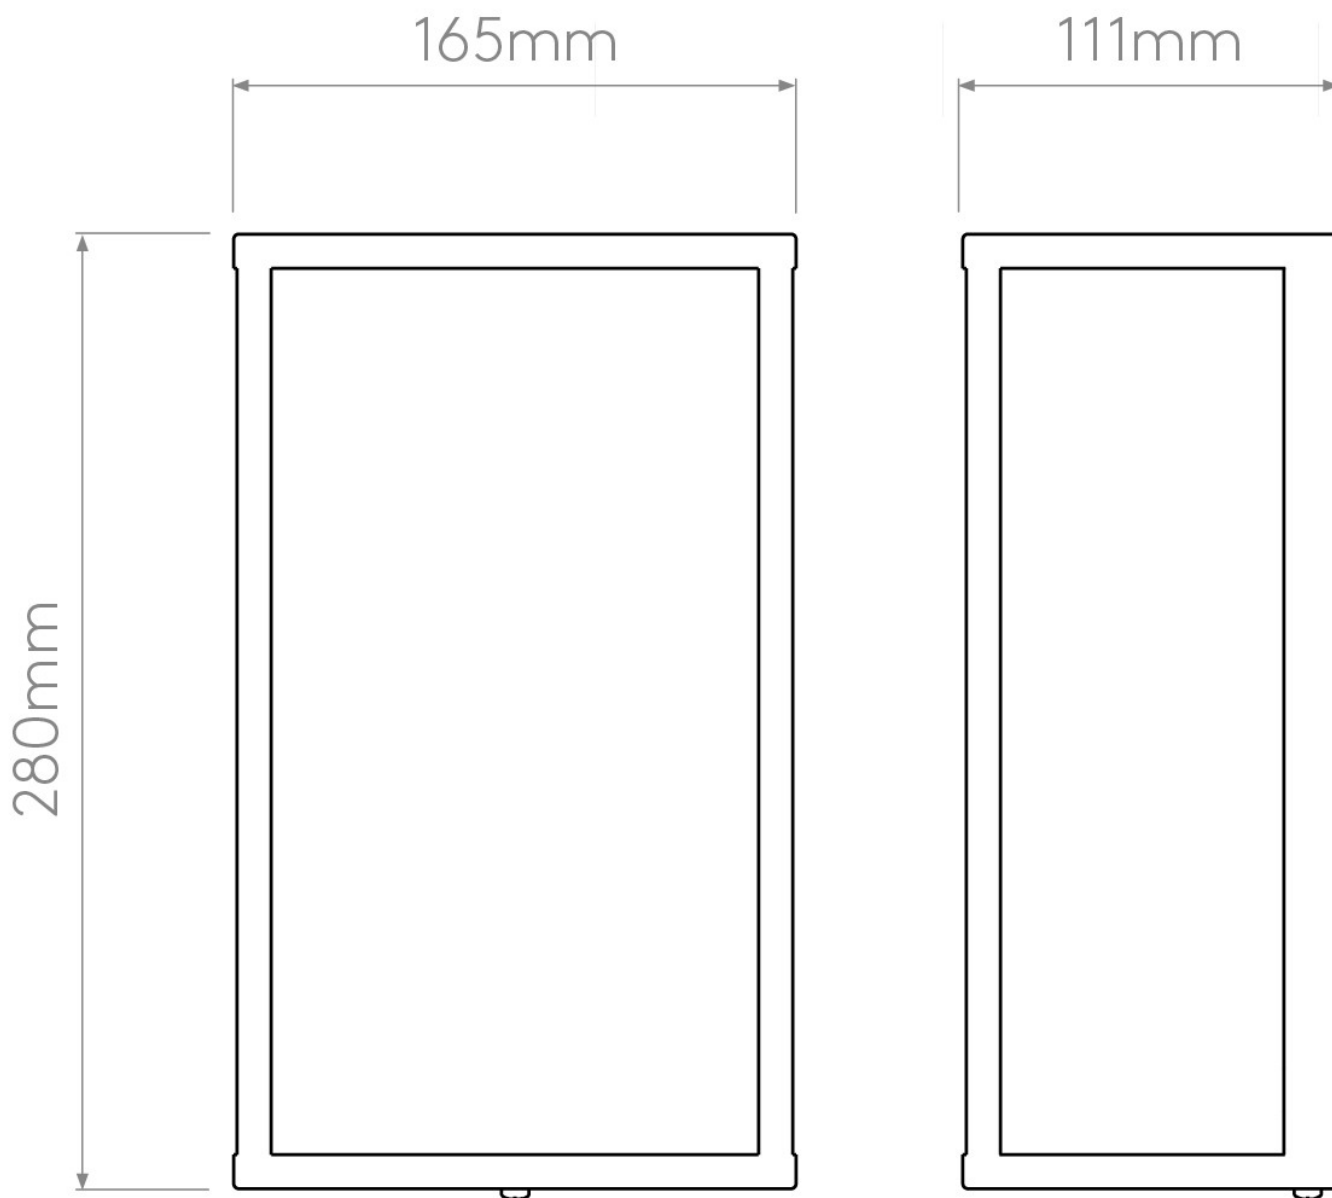

Astro Lighting - Homefield 1095034 - IP44 Natural Brass Wall Light

CONTACT