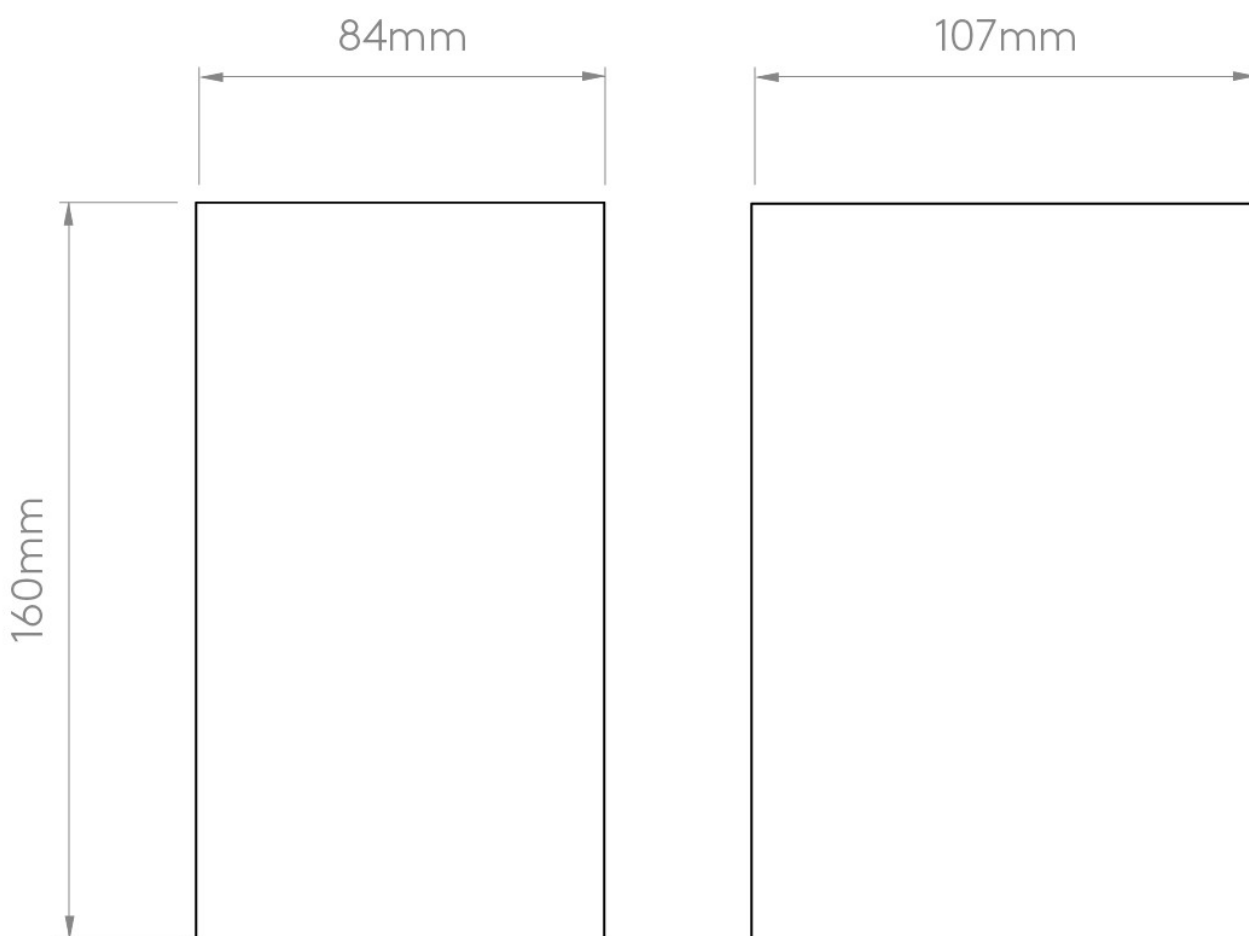

Astro Lighting - Oslo 160 LED 1298021 - IP65 Textured Painted Grey Wall Light

CONTACT