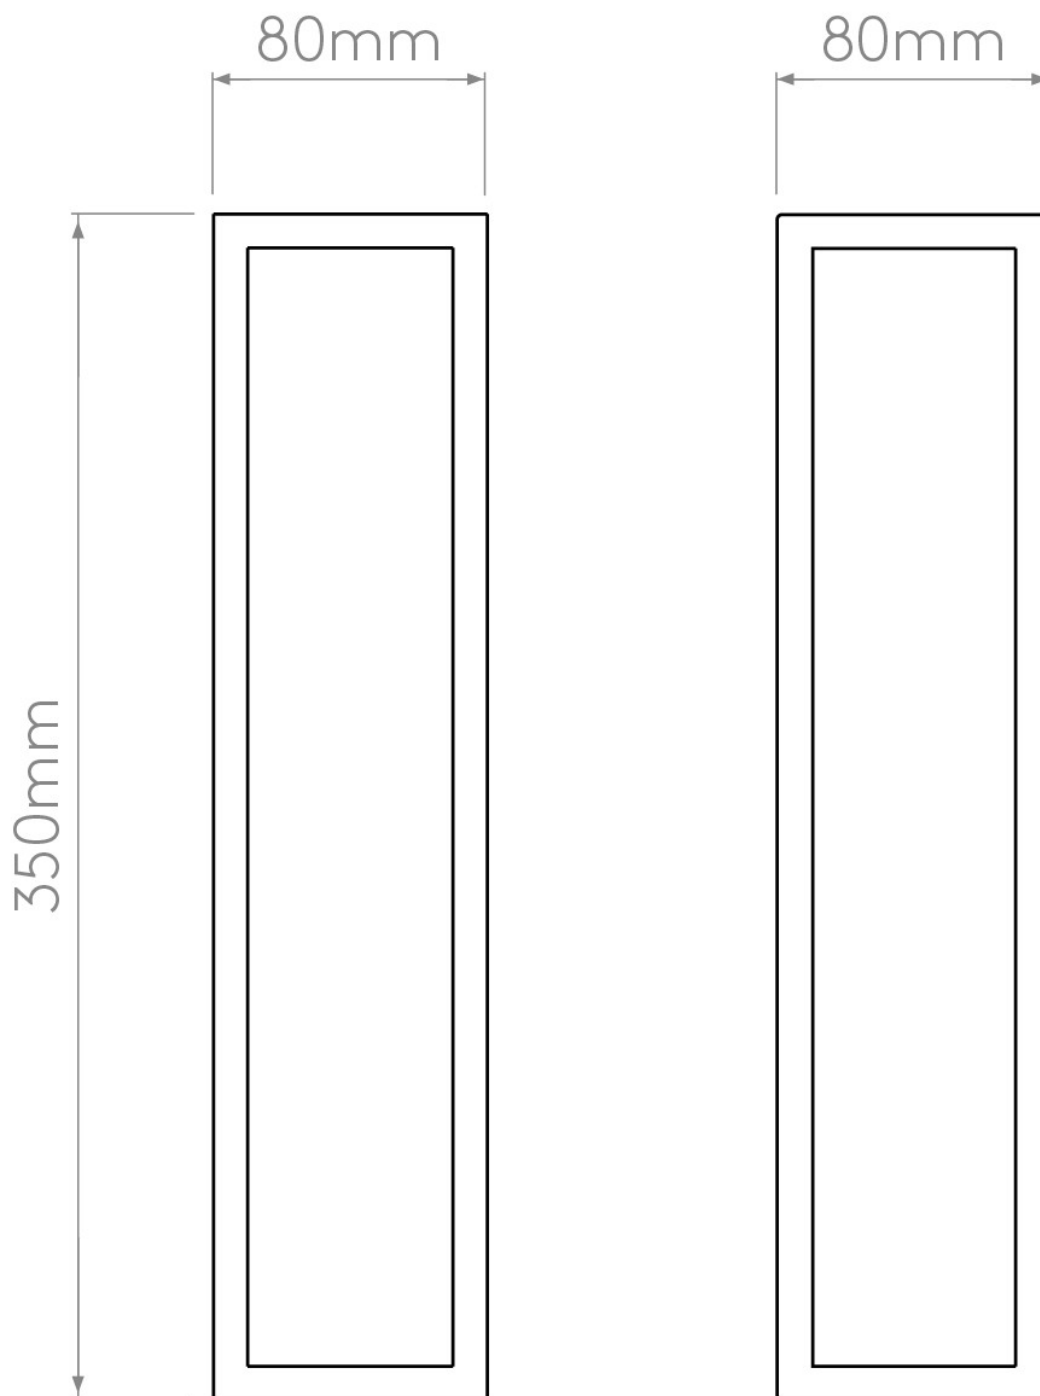

Astro Lighting - Harvard Wall 1402007 - IP44 Natural Brass Wall Light

Please note that some dimensions may vary slightly due to manufacturing tolerances, this includes cable entry and fixing holes

CONTACT