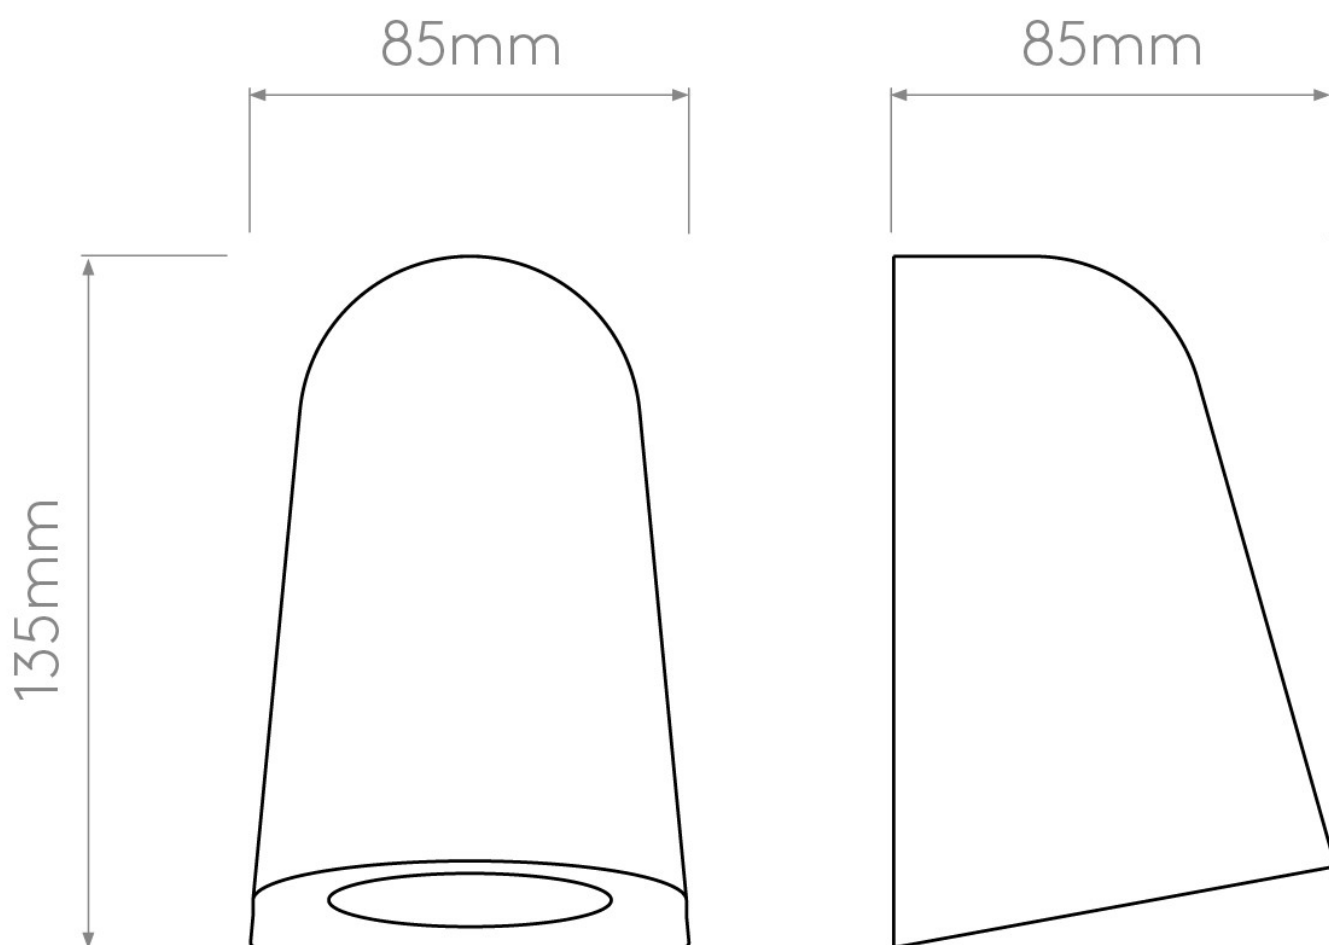

Astro Lighting - Mast Light 1317012 - IP65 Matt White Wall Light

Please note that some dimensions may vary slightly due to manufacturing tolerances, this includes cable entry and fixing holes

CONTACT