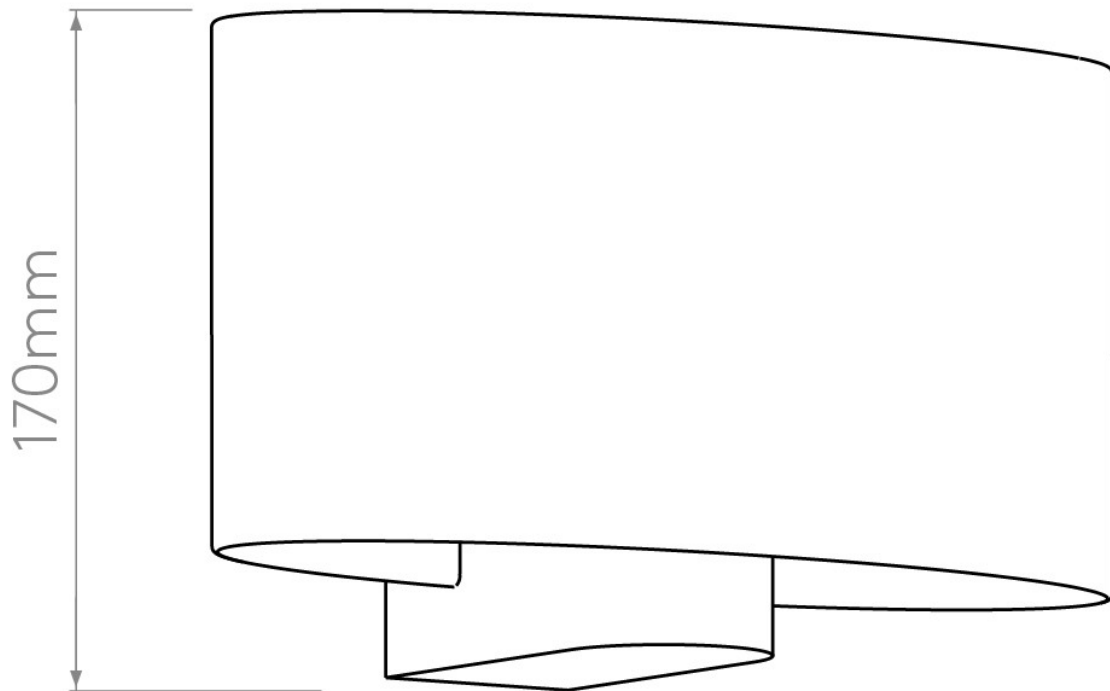

Astro Lighting - Napoli 1185001 & 5014004 - Matt Nickel Wall Light with Putty Shade Included

Please note that some dimensions may vary slightly due to manufacturing tolerances, this includes cable entry and fixing holes