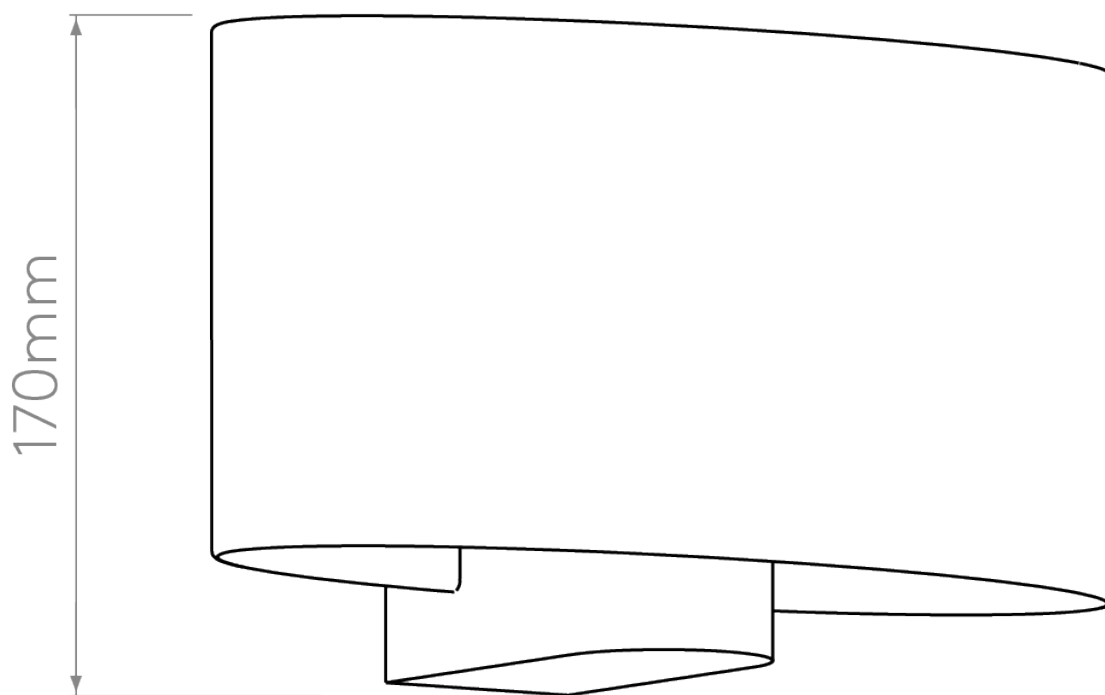

Astro Lighting - Napoli 1185001 - Matt Nickel Wall Light Excluding Shade

---