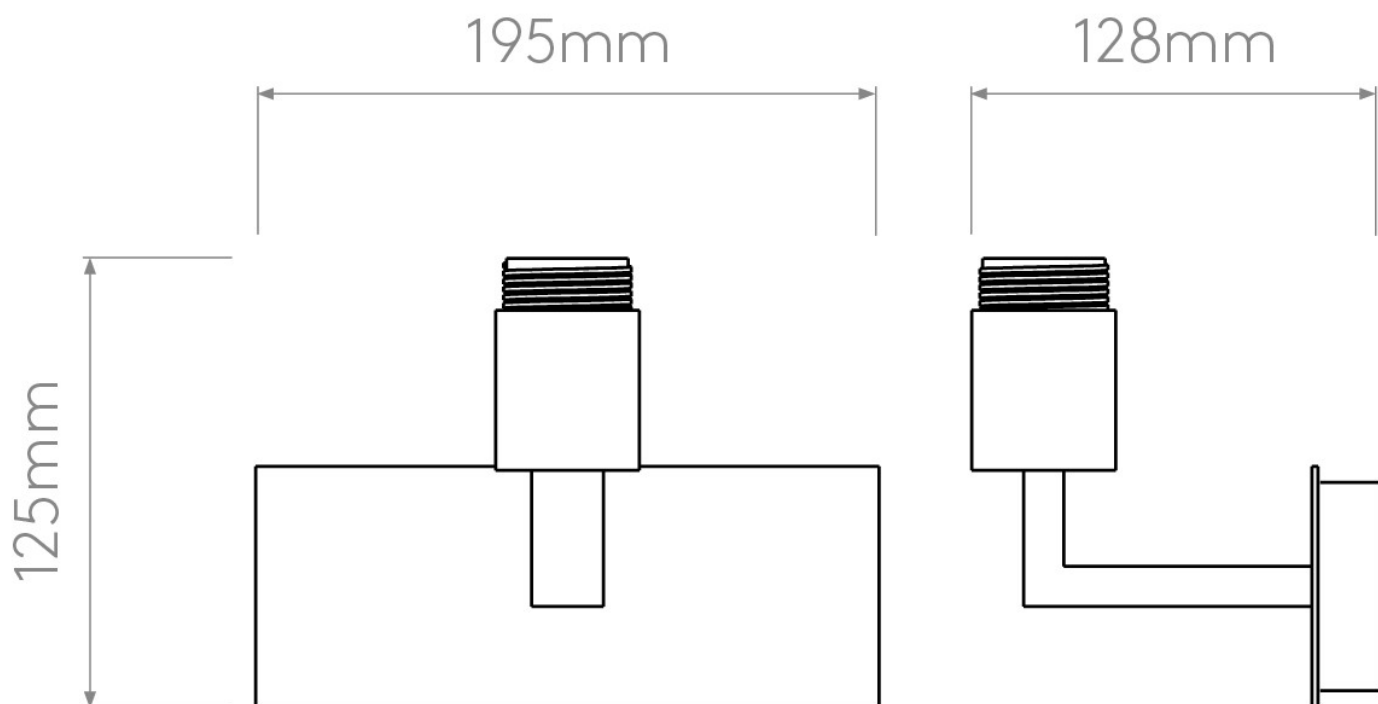

**Astro Lighting - Park Lane Grande 1080045 & 5001007 - Bronze Wall Light with Oyster Shade Included**

Please note that some dimensions may vary slightly due to manufacturing tolerances, this includes cable entry and fixing holes