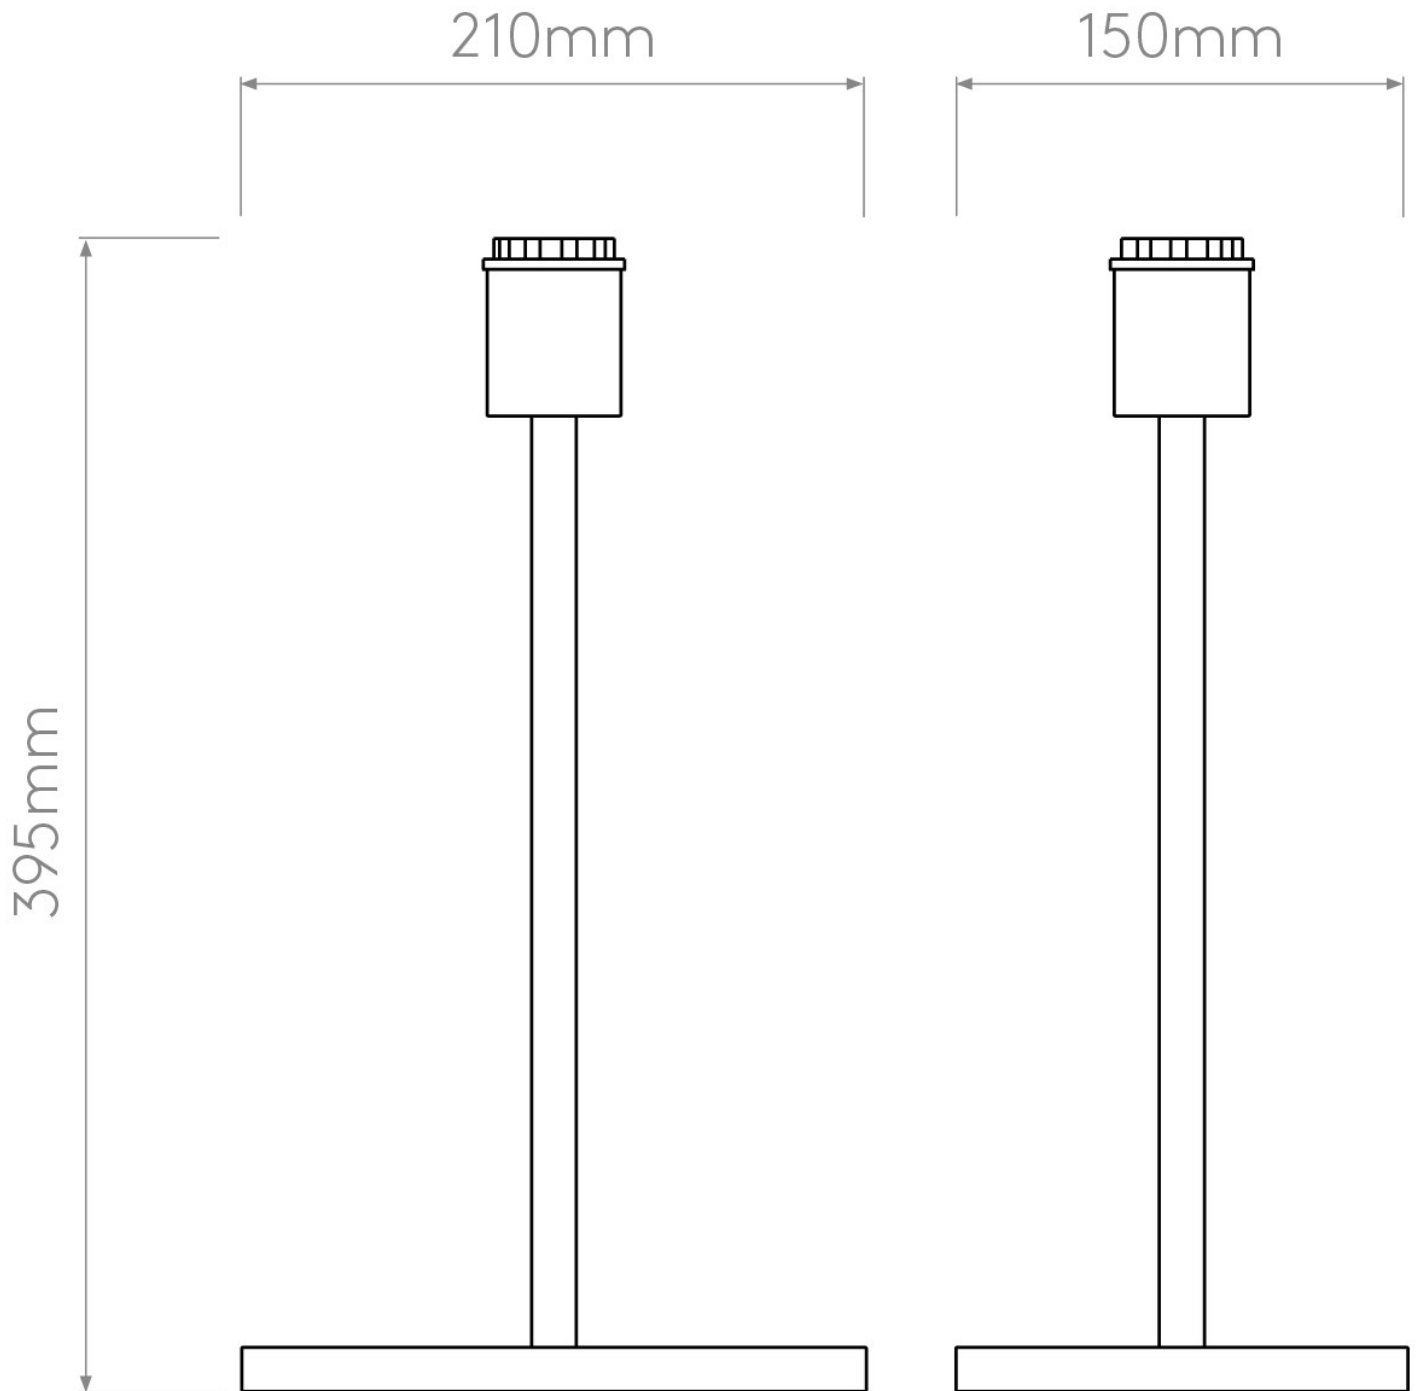

Astro Lighting - Park Lane Table 1080046 & 5001001 - Bronze Table Lamp with White Shade

**CONTACT**