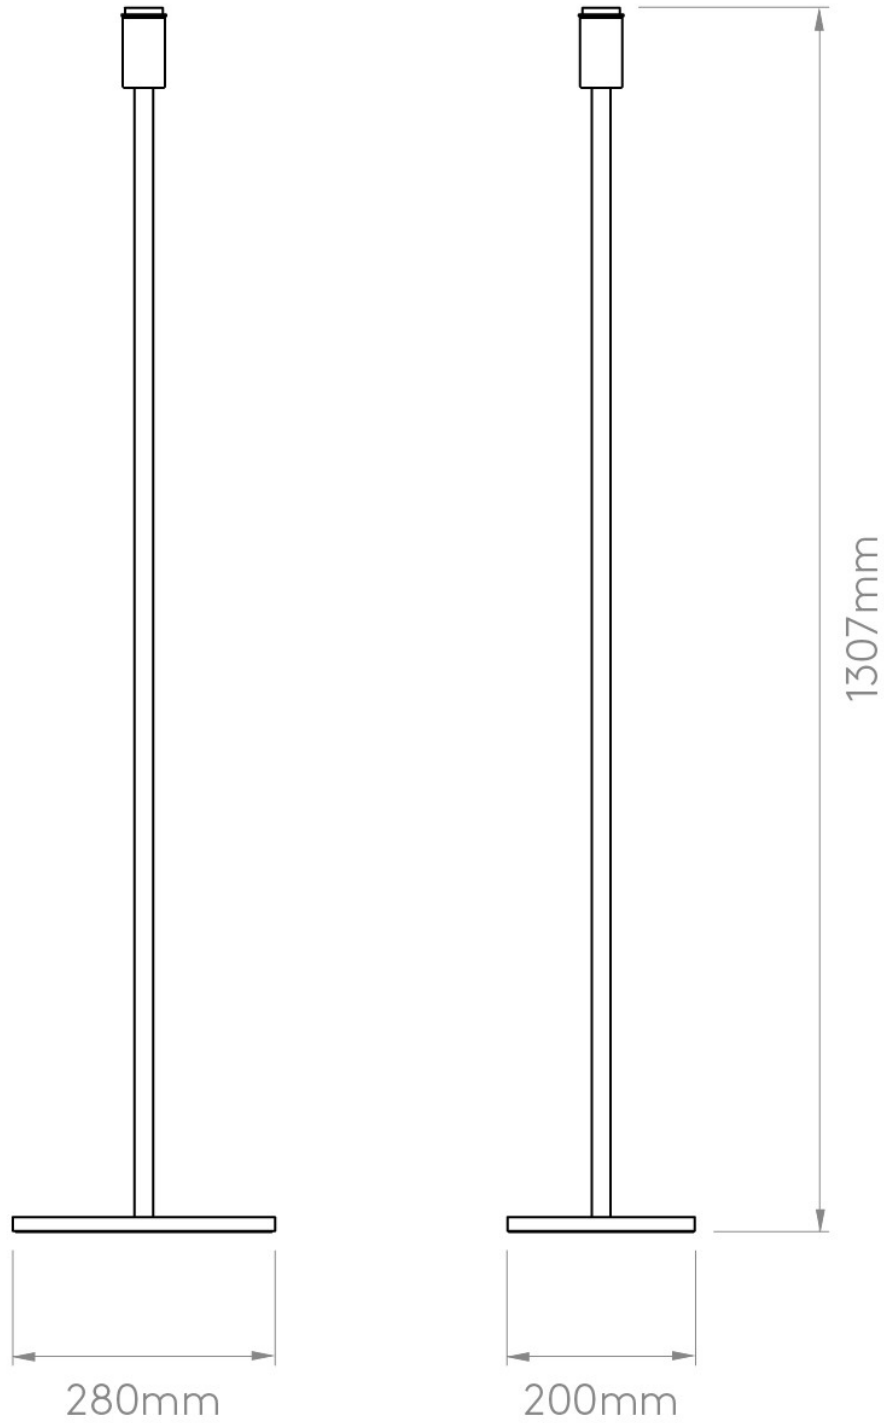

Astro Lighting - Park Lane Floor 1080047 - Bronze Floor Stand Only

CONTACT