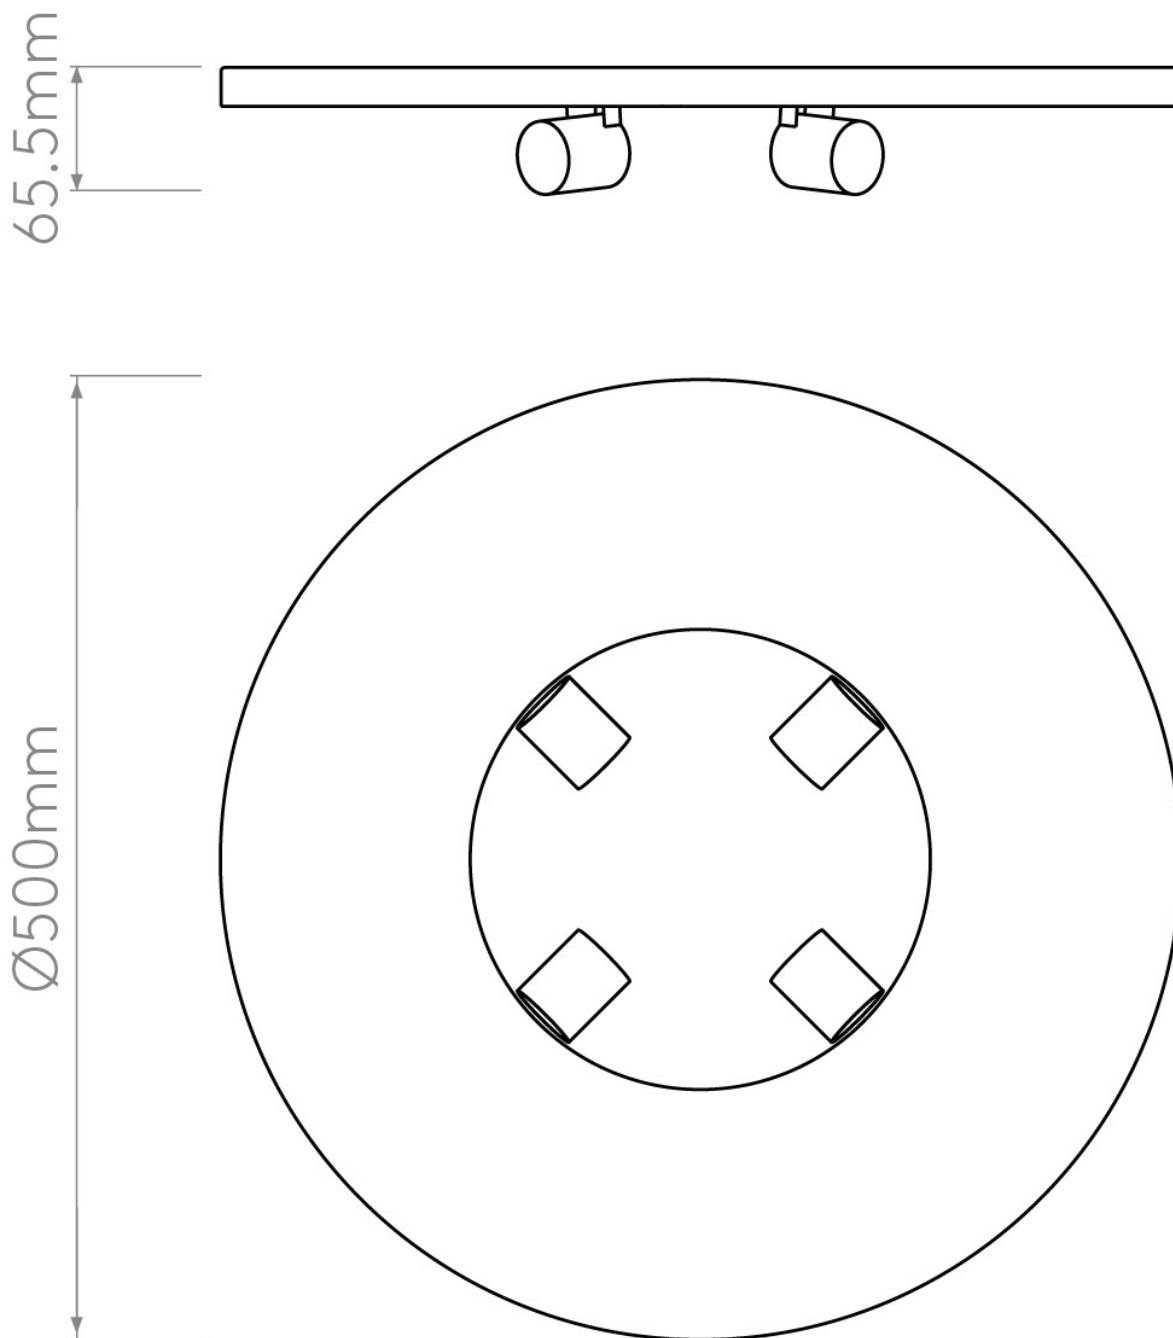

Astro Lighting - 4-Way Plate 1296002 & 5021001 - Matt White Back Plate with White Shade Included

Please note that some dimensions may vary slightly due to manufacturing tolerances, this includes cable entry and fixing holes