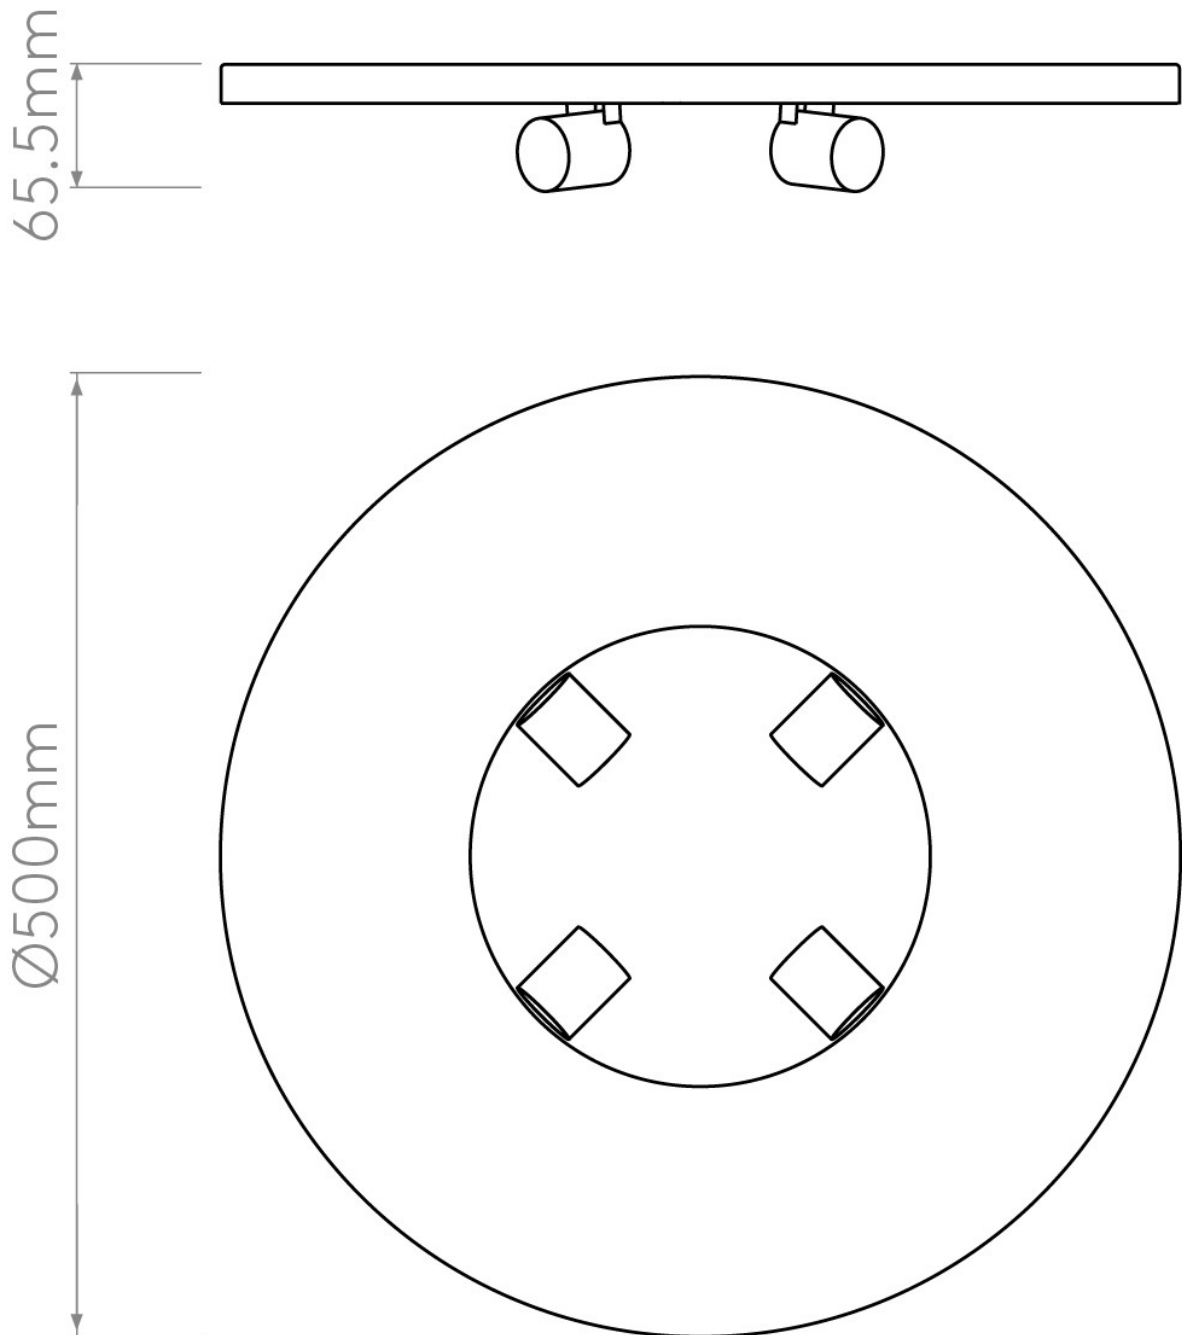

Astro Lighting - 4-Way Plate 1296002 & 5021009 - Matt White Back Plate with Oyster Shade Included

Please note that some dimensions may vary slightly due to manufacturing tolerances, this includes cable entry and fixing holes