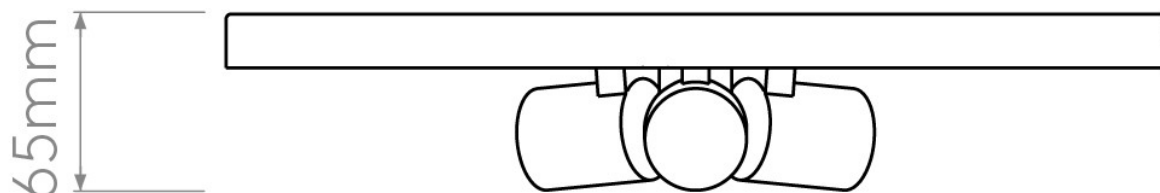

Astro Lighting - 3-Way Plate 1296001 & 5021003 - Matt White Back Plate with White Shade Included

Please note that some dimensions may vary slightly due to manufacturing tolerances, this includes cable entry and fixing holes