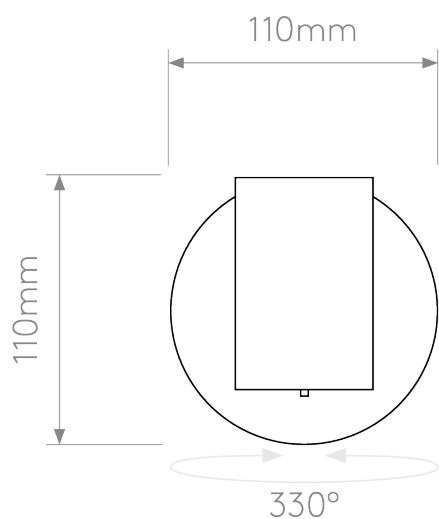

Astro Lighting - Ascoli Swing 1286088 - Black Reading Light

CONTACT