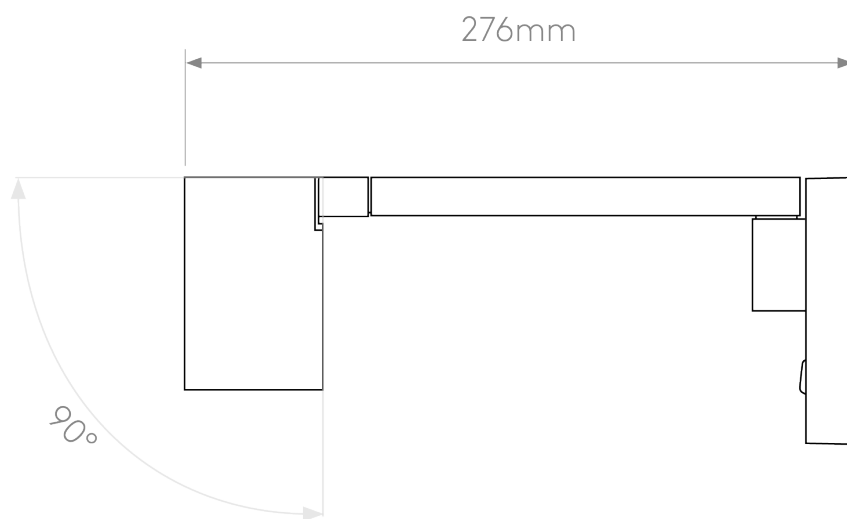

Astro Lighting - Ascoli Swing 1286088 - Black Reading Light

CONTACT