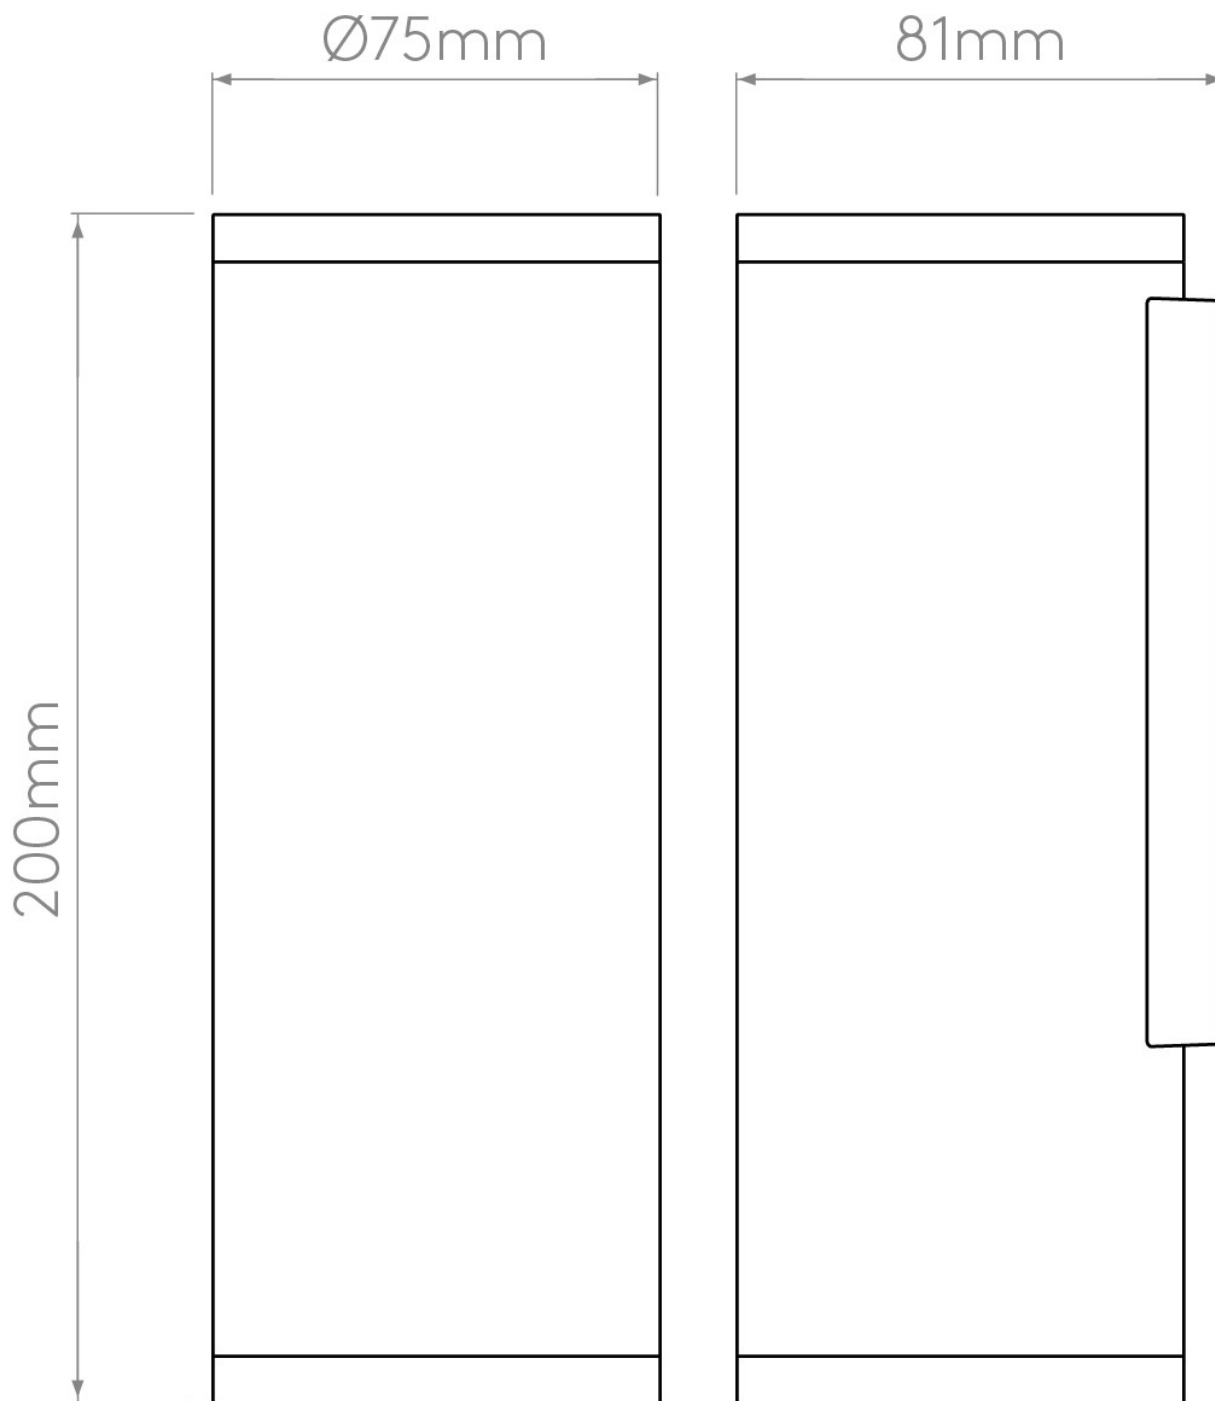

Astro Lighting - Ava 200 1428002 - Coastal Brushed Stainless Steel Washer

Please note that some dimensions may vary slightly due to manufacturing tolerances, this includes cable entry and fixing holes

CONTACT