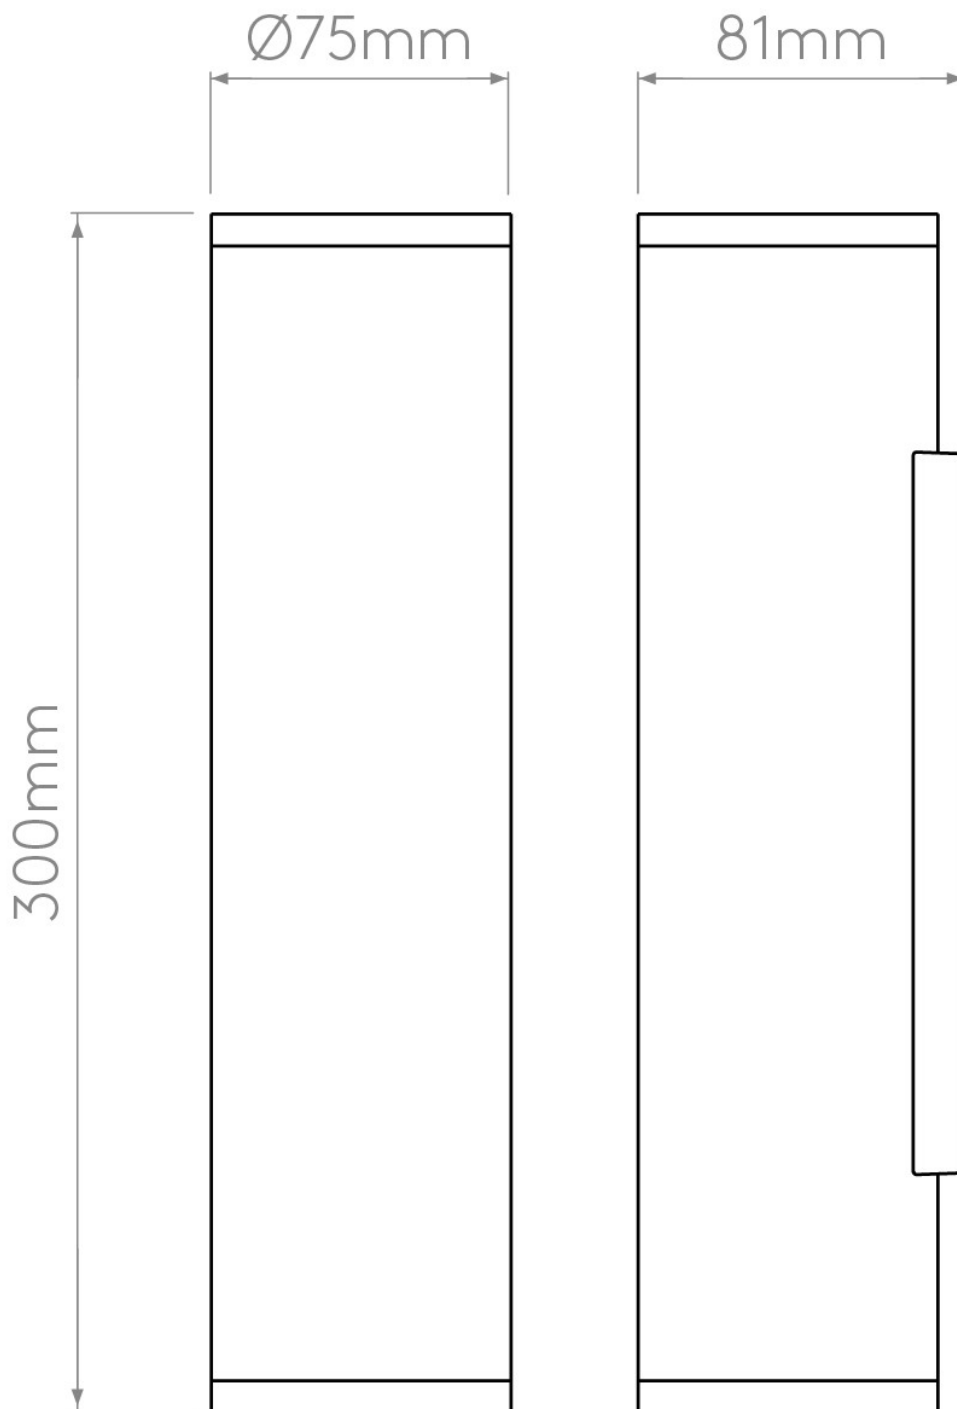

Astro Lighting - Ava 300 1428004 - Coastal Brushed Stainless Steel Washer

Please note that some dimensions may vary slightly due to manufacturing tolerances, this includes cable entry and fixing holes

CONTACT