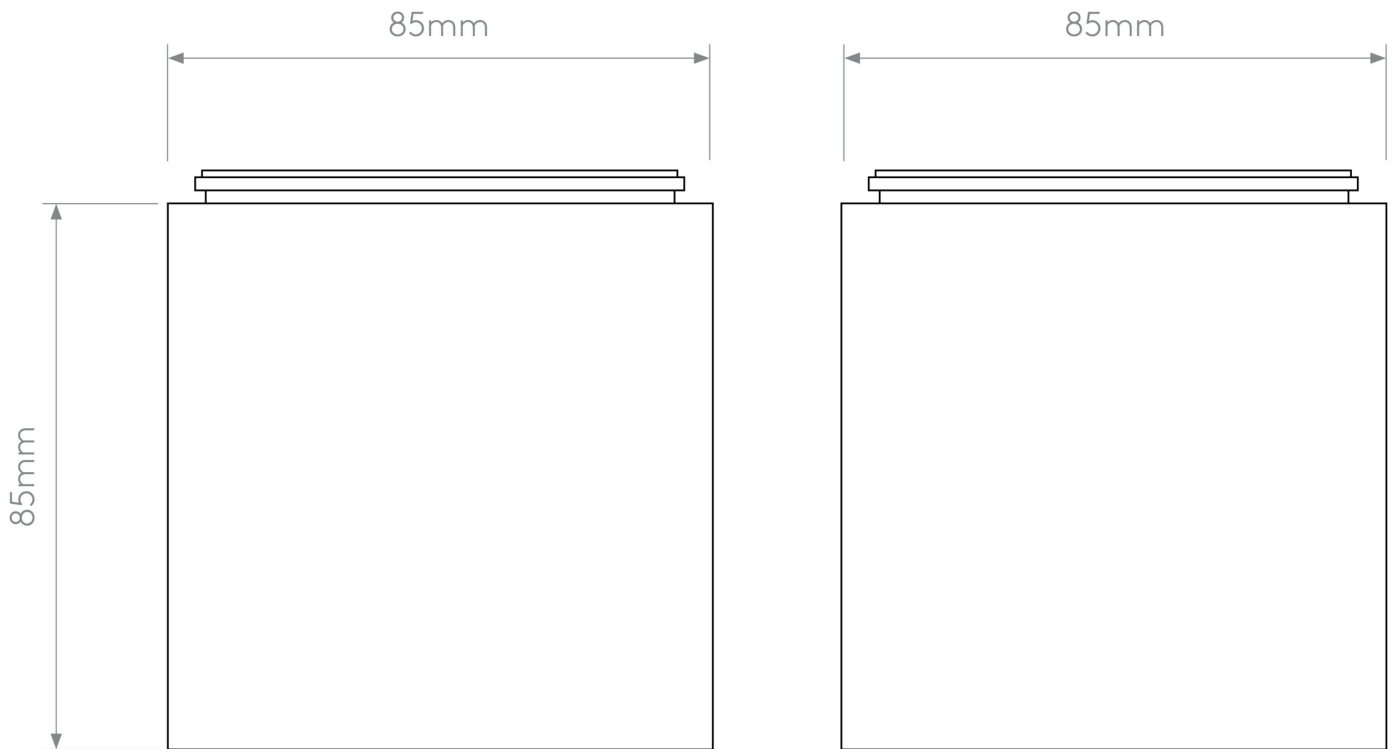

Astro Lighting - Kos Square II 1326043 - IP65 Matt White Surface Mounted Downlight

**CONTACT**