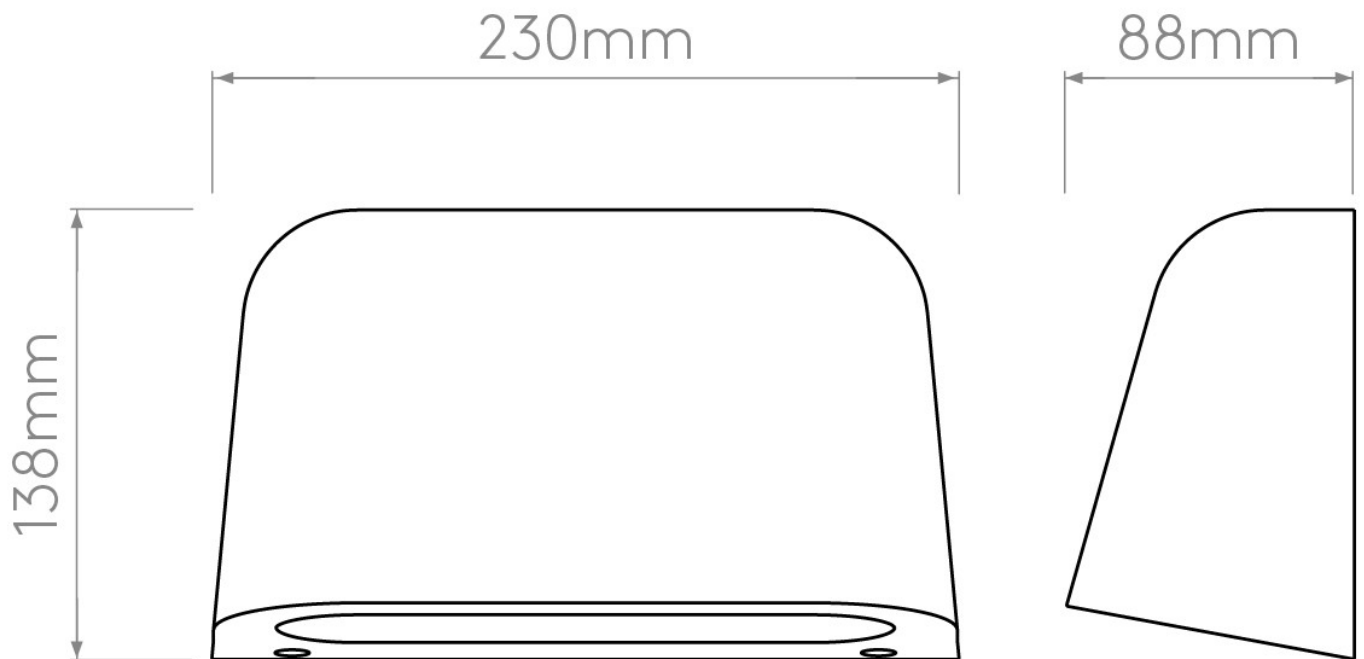

Astro Lighting - Mast Twin 1317013 - Coastal IP65 Concrete Wall Light

Please note that some dimensions may vary slightly due to manufacturing tolerances, this includes cable entry and fixing holes

CONTACT