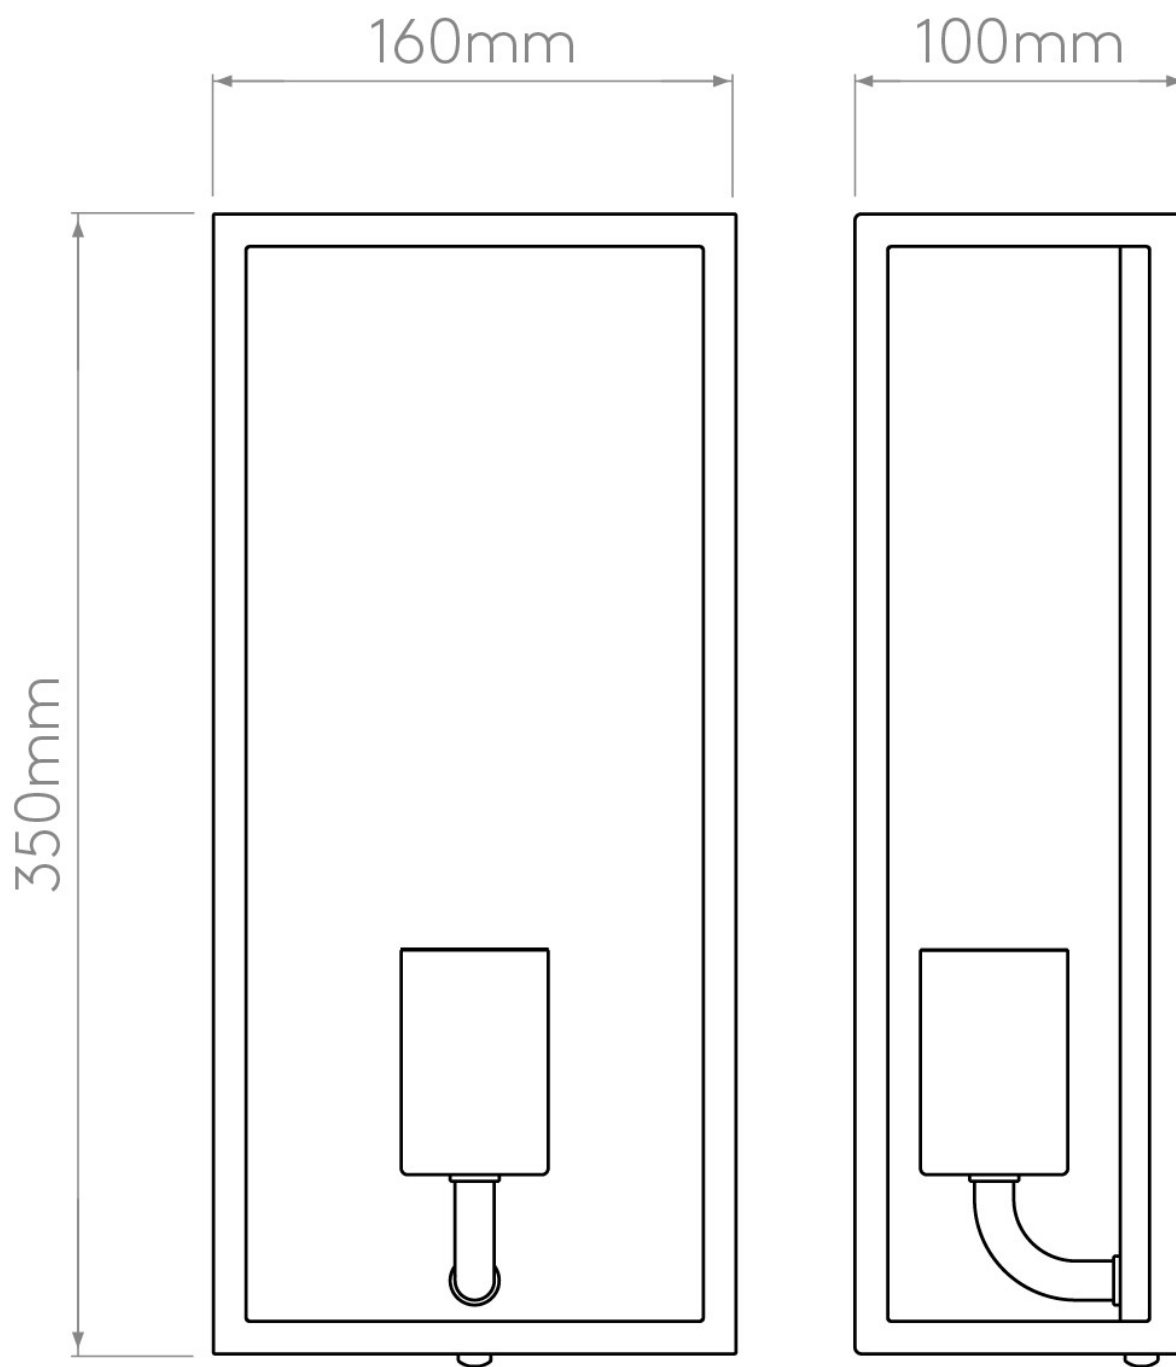

Astro Lighting - Messina 160 Frosted II 1183026 - IP44 Bronze Wall Light

Please note that some dimensions may vary slightly due to manufacturing tolerances, this includes cable entry and fixing holes

CONTACT