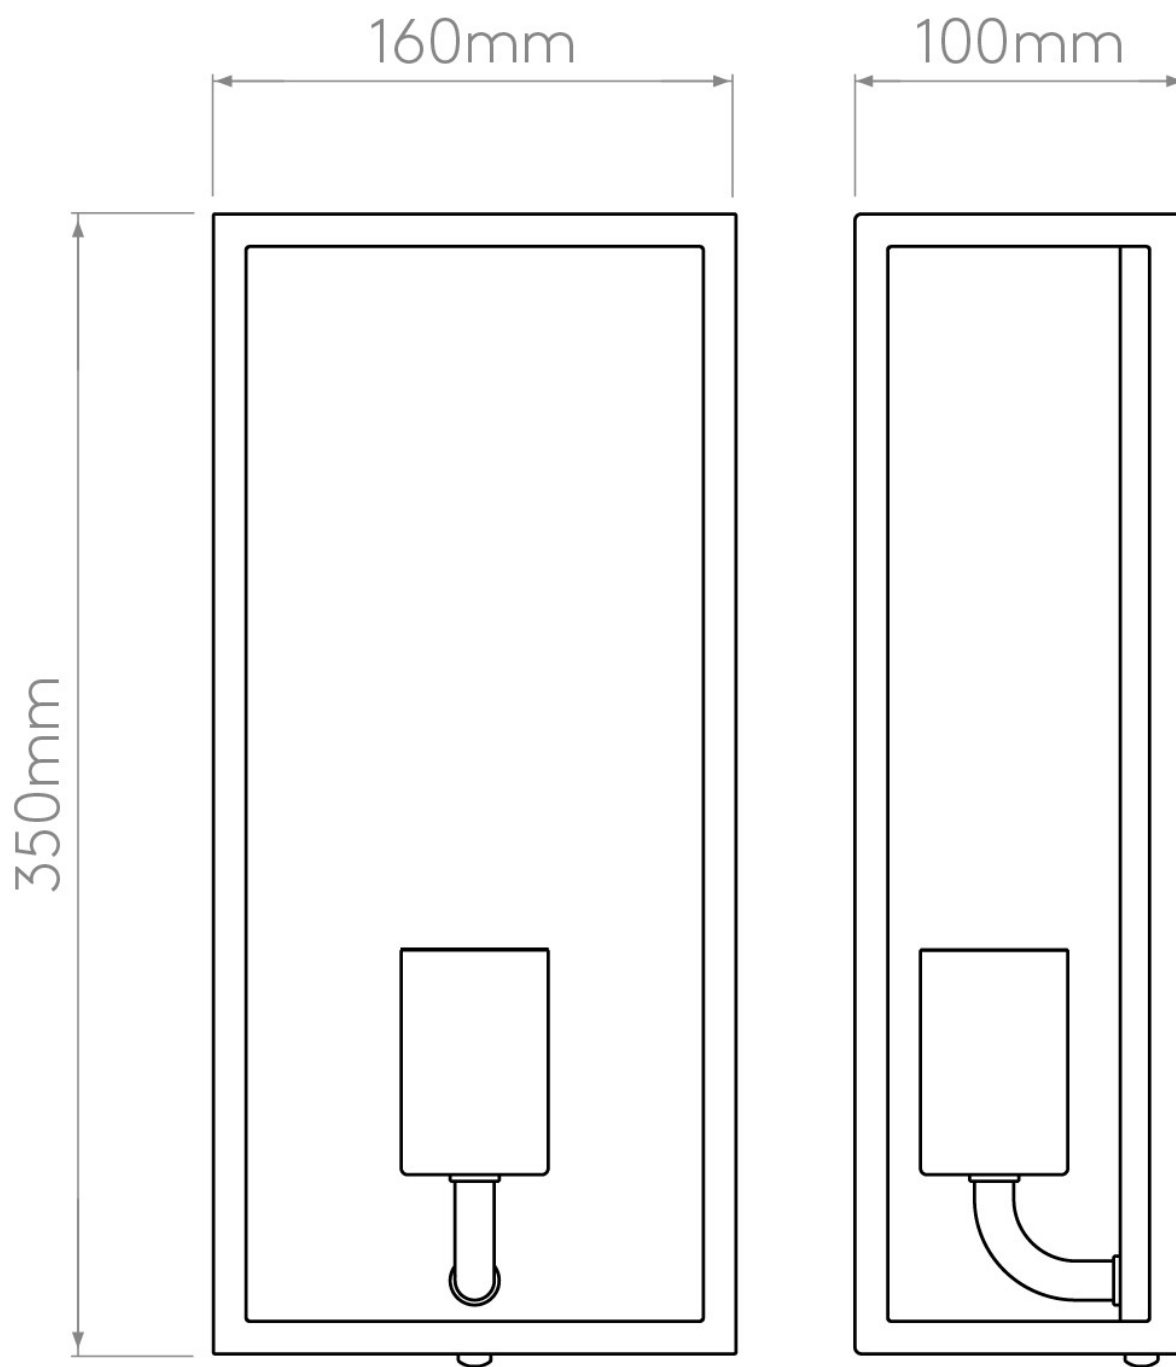

Astro Lighting - Messina 160 II 1183023 - IP44 Bronze Wall Light

Please note that some dimensions may vary slightly due to manufacturing tolerances, this includes cable entry and fixing holes

CONTACT