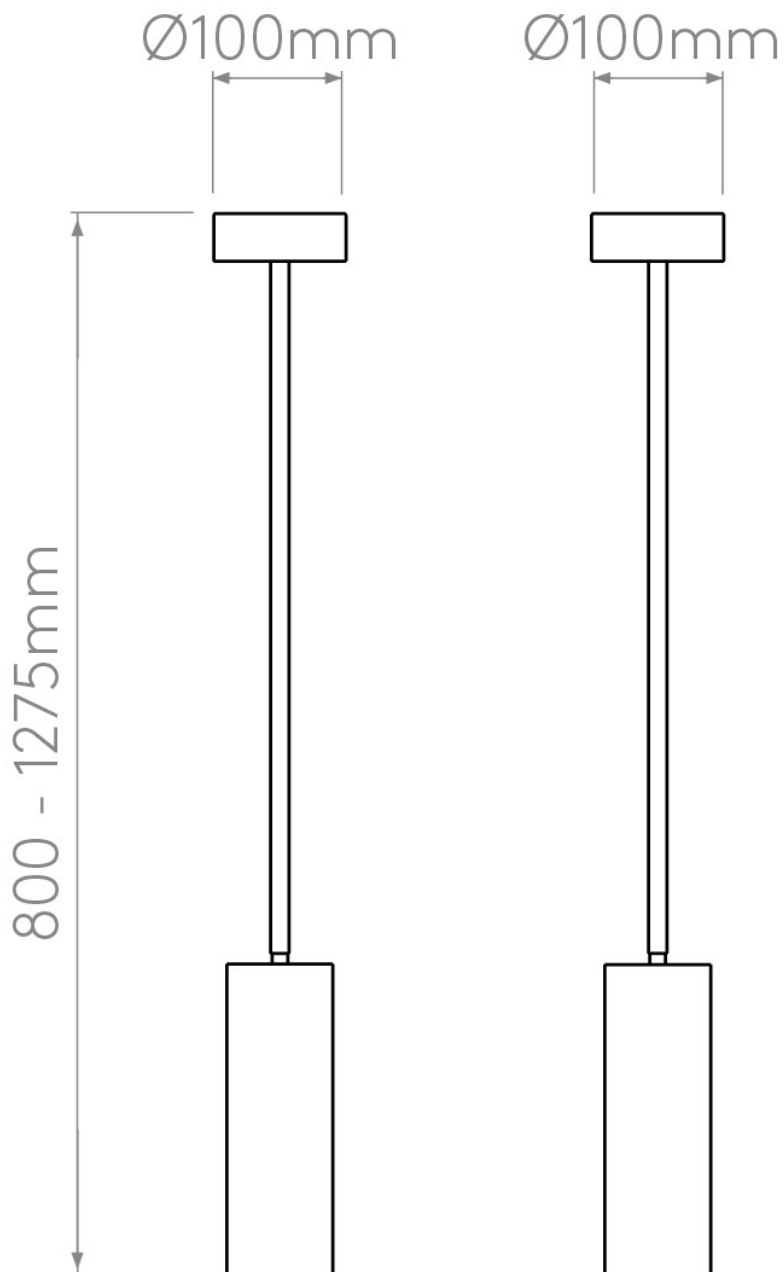

**Astro Lighting - Ottavino Pendant 1411002 - IP44 Polished Chrome**

Please note that some dimensions may vary slightly due to manufacturing tolerances, this includes cable entry and fixing holes

**CONTACT**