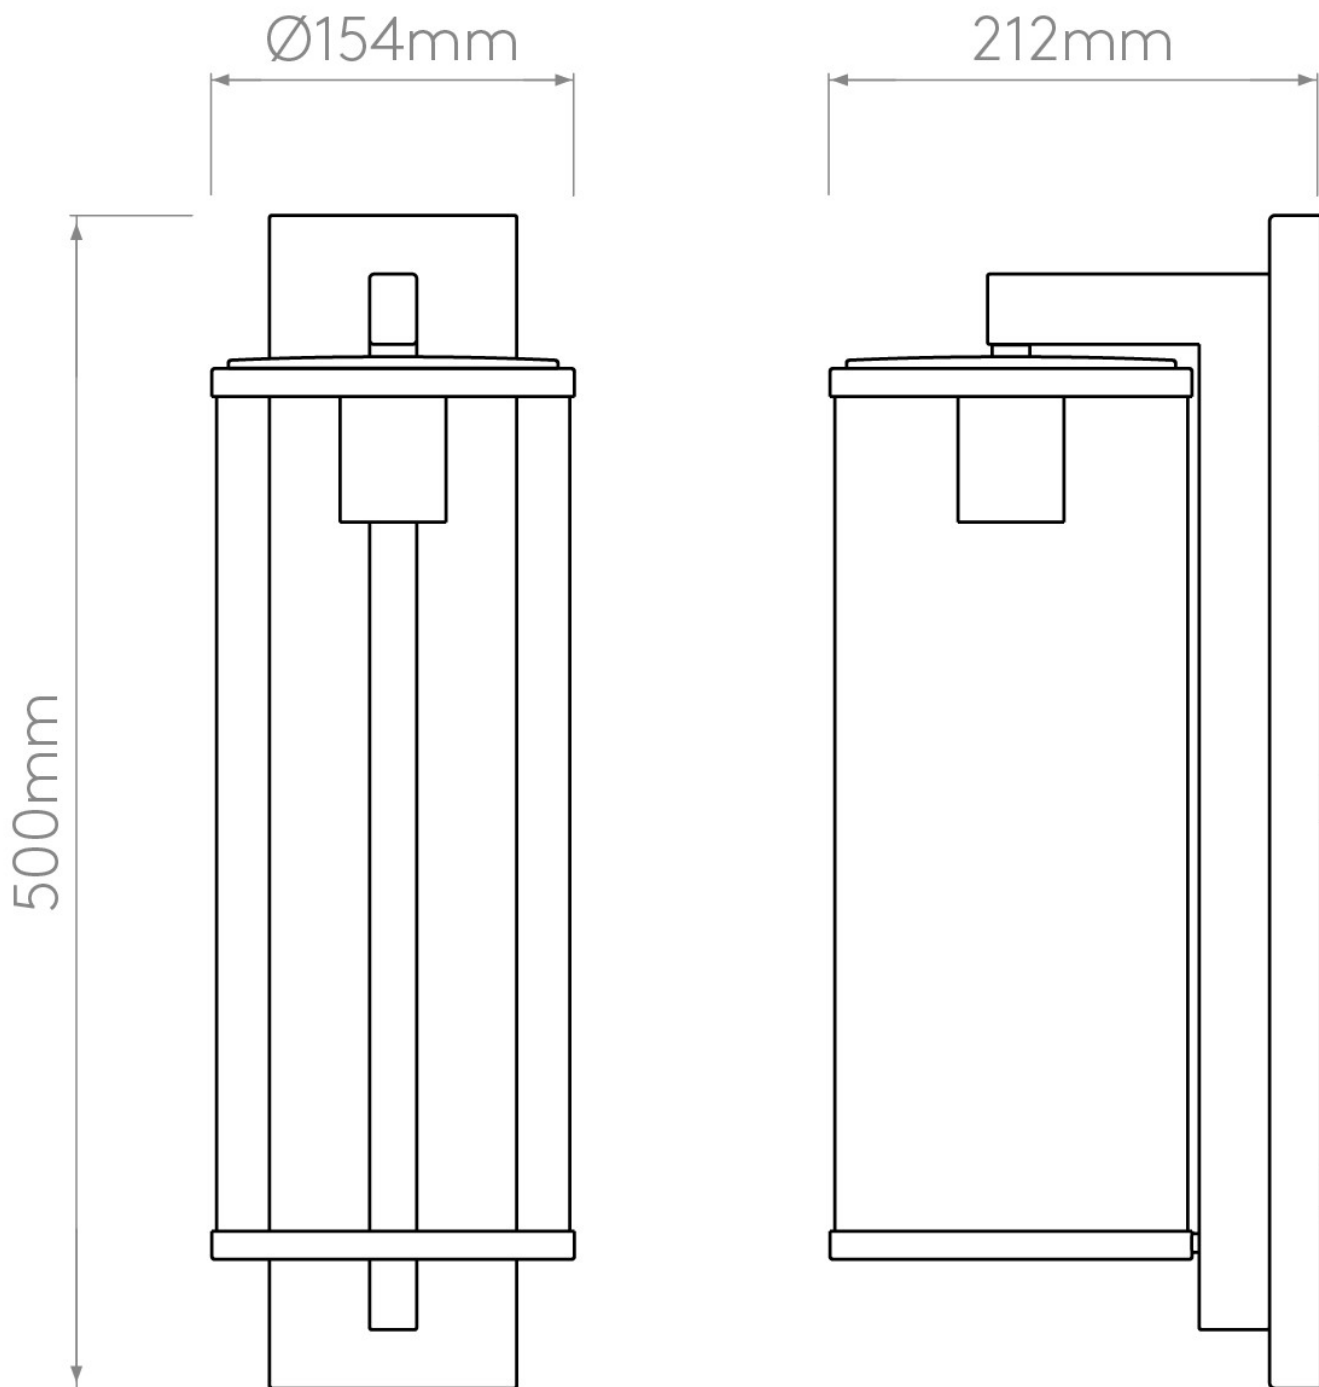

**Astro Lighting - Pimlico 500 1413004 - IP23 Textured Black Wall Light**

Please note that some dimensions may vary slightly due to manufacturing tolerances, this includes cable entry and fixing holes

**CONTACT**