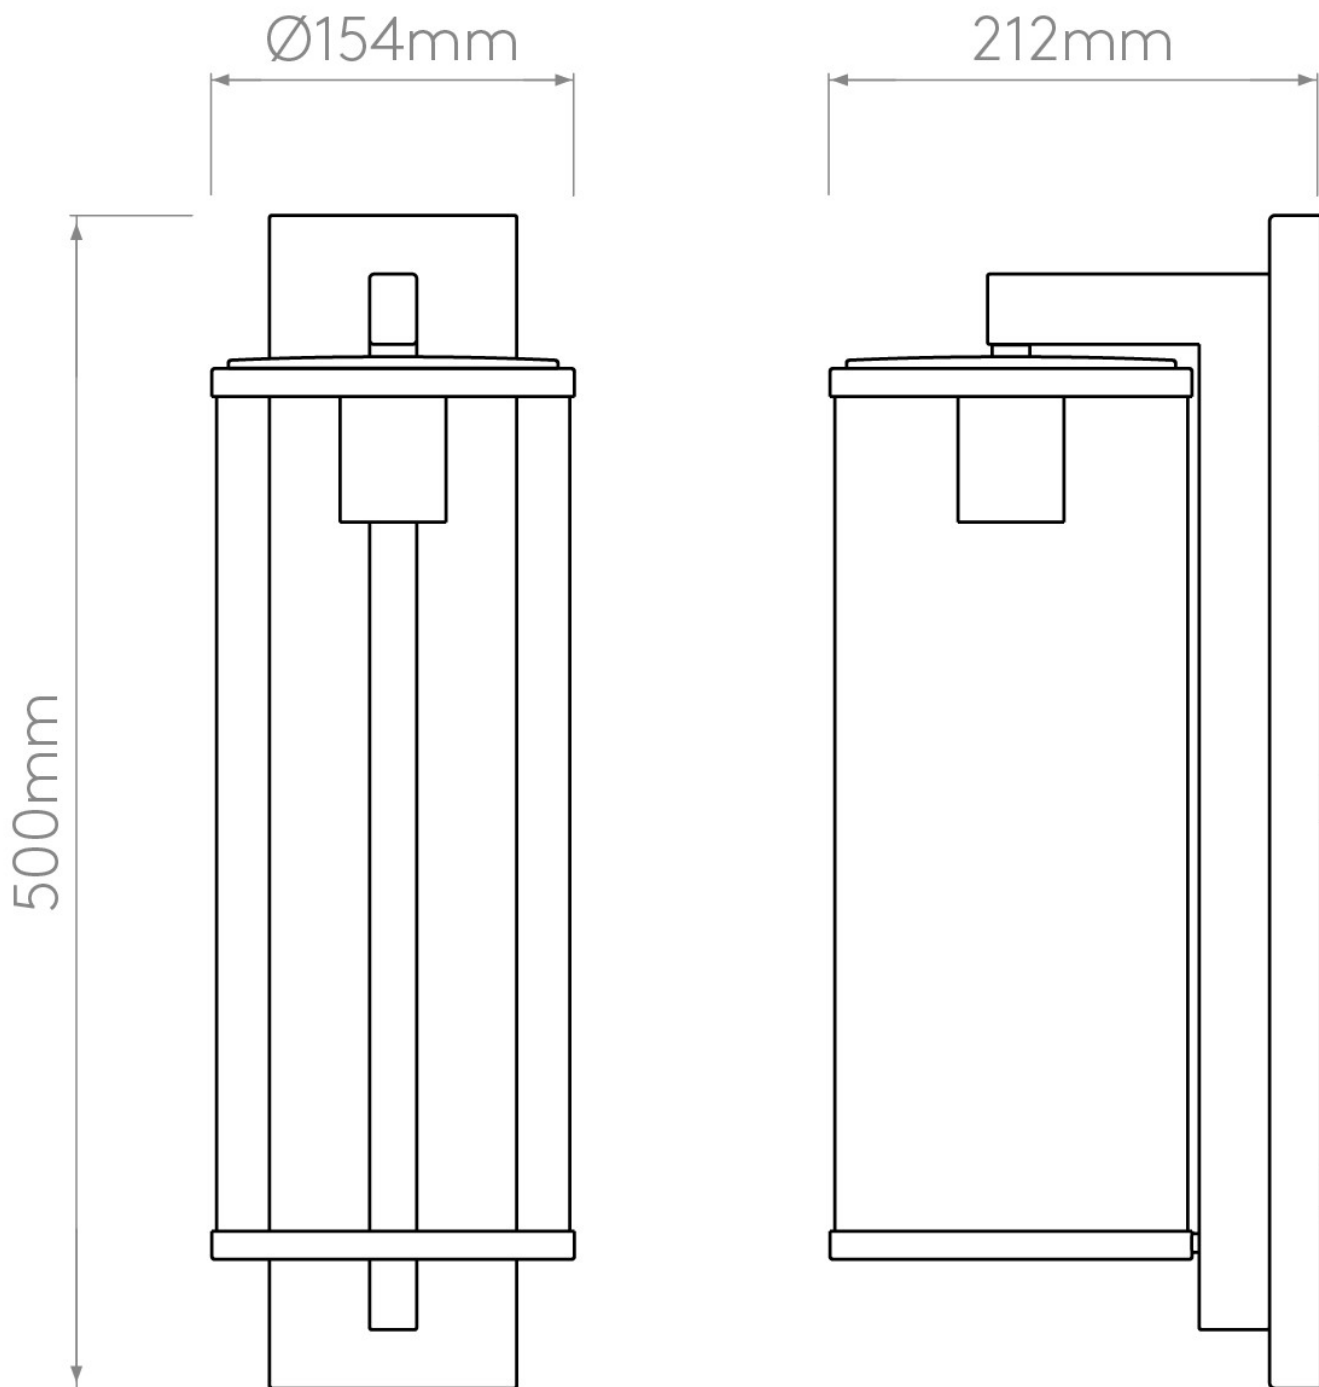

**Astro Lighting - Pimlico 500 1413005 - IP23 Bronze Wall Light**

Please note that some dimensions may vary slightly due to manufacturing tolerances, this includes cable entry and fixing holes

**CONTACT**