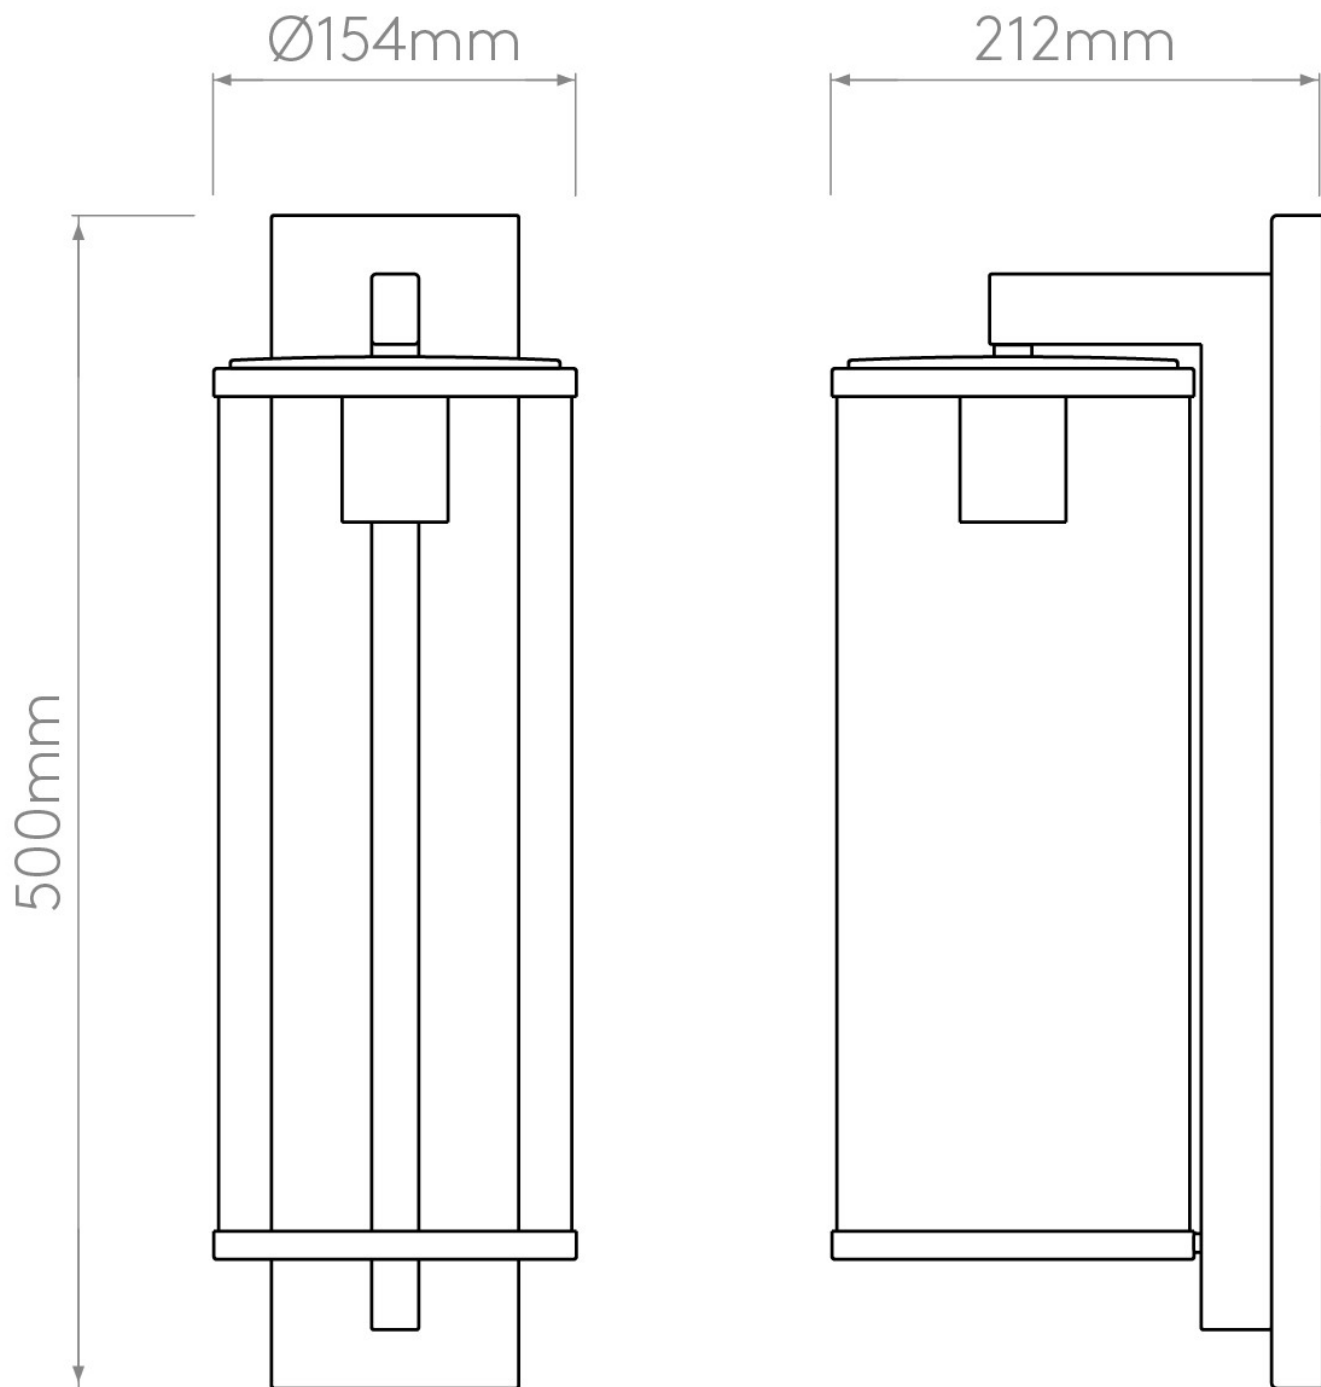

**Astro Lighting - Pimlico 500 1413006 - IP23 Antique Brass Wall Light**

Please note that some dimensions may vary slightly due to manufacturing tolerances, this includes cable entry and fixing holes

**CONTACT**