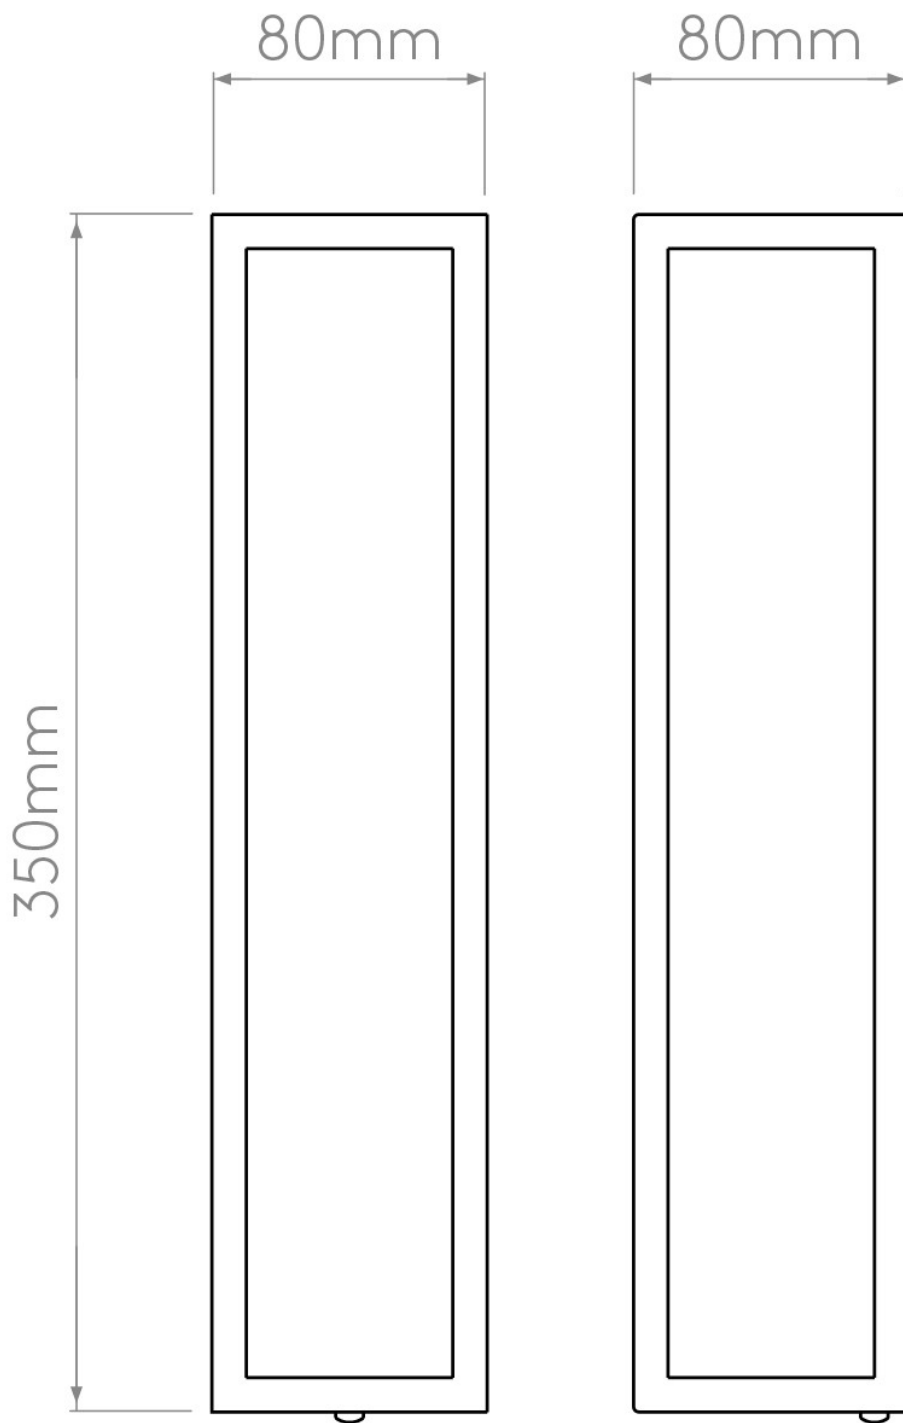

Astro Lighting - Salerno 1178006 - IP44 Natural Brass Wall Light

Please note that some dimensions may vary slightly due to manufacturing tolerances, this includes cable entry and fixing holes

CONTACT