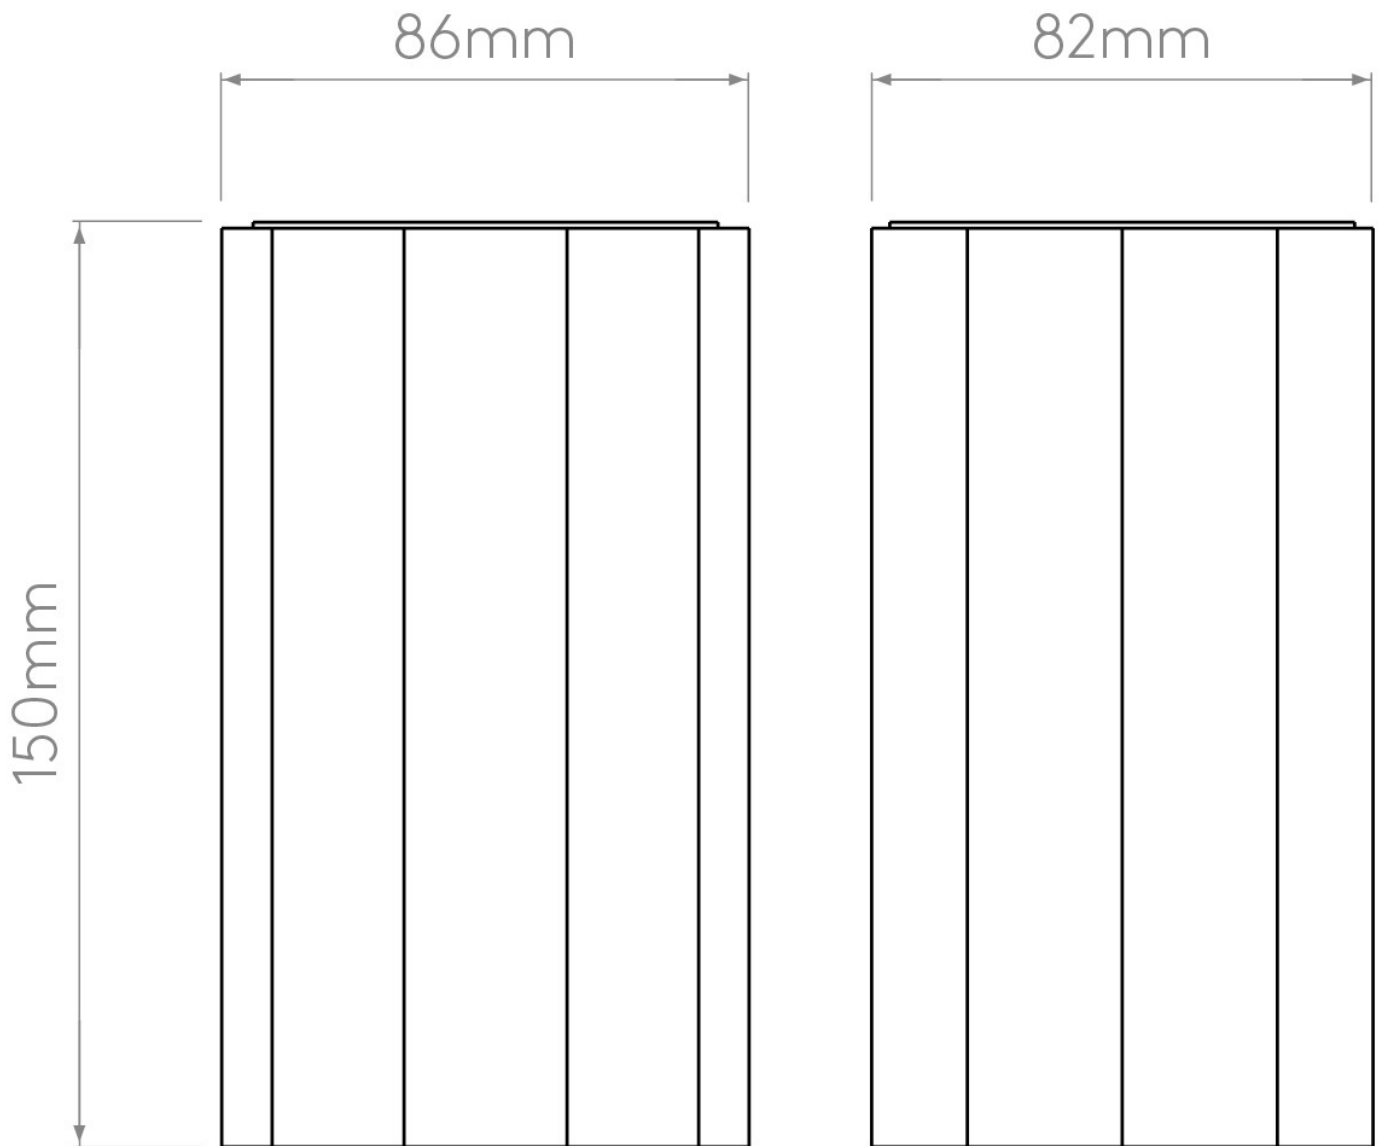

Astro Lighting - Shadow Surface 150 1414003 - Plaster Ceiling Flush

Please note that some dimensions may vary slightly due to manufacturing tolerances, this includes cable entry and fixing holes

CONTACT