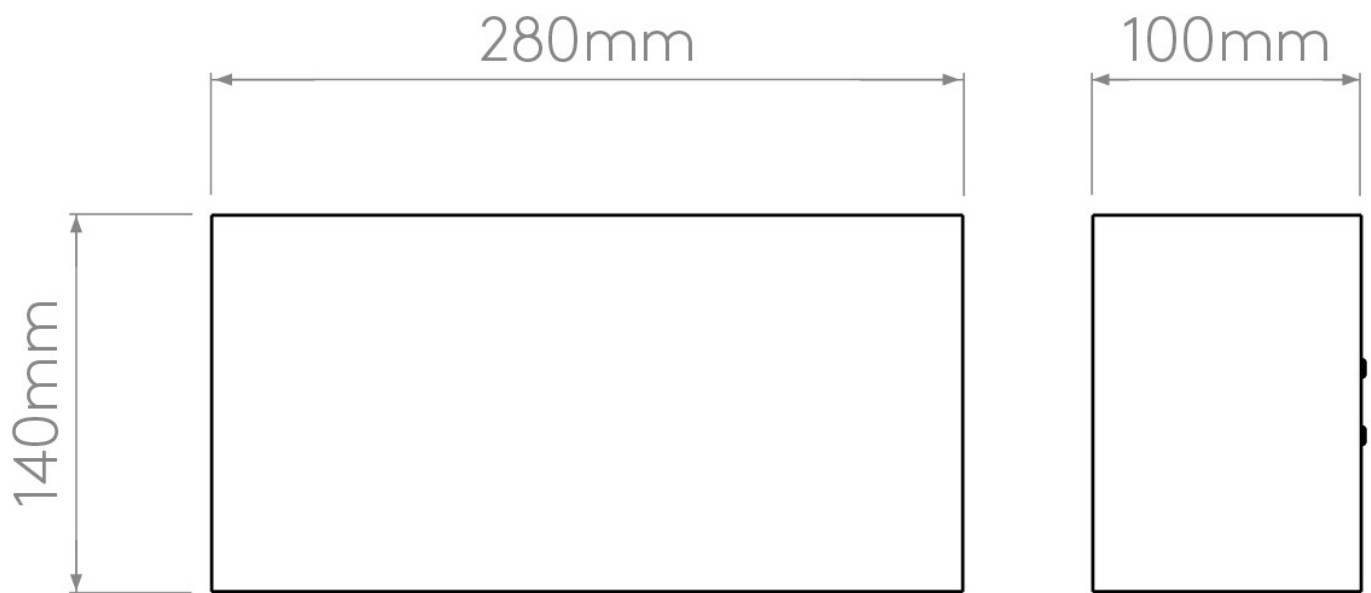

Astro Lighting - Velo 280 1417001 - Plaster Wall Light

Please note that some dimensions may vary slightly due to manufacturing tolerances, this includes cable entry and fixing holes

CONTACT